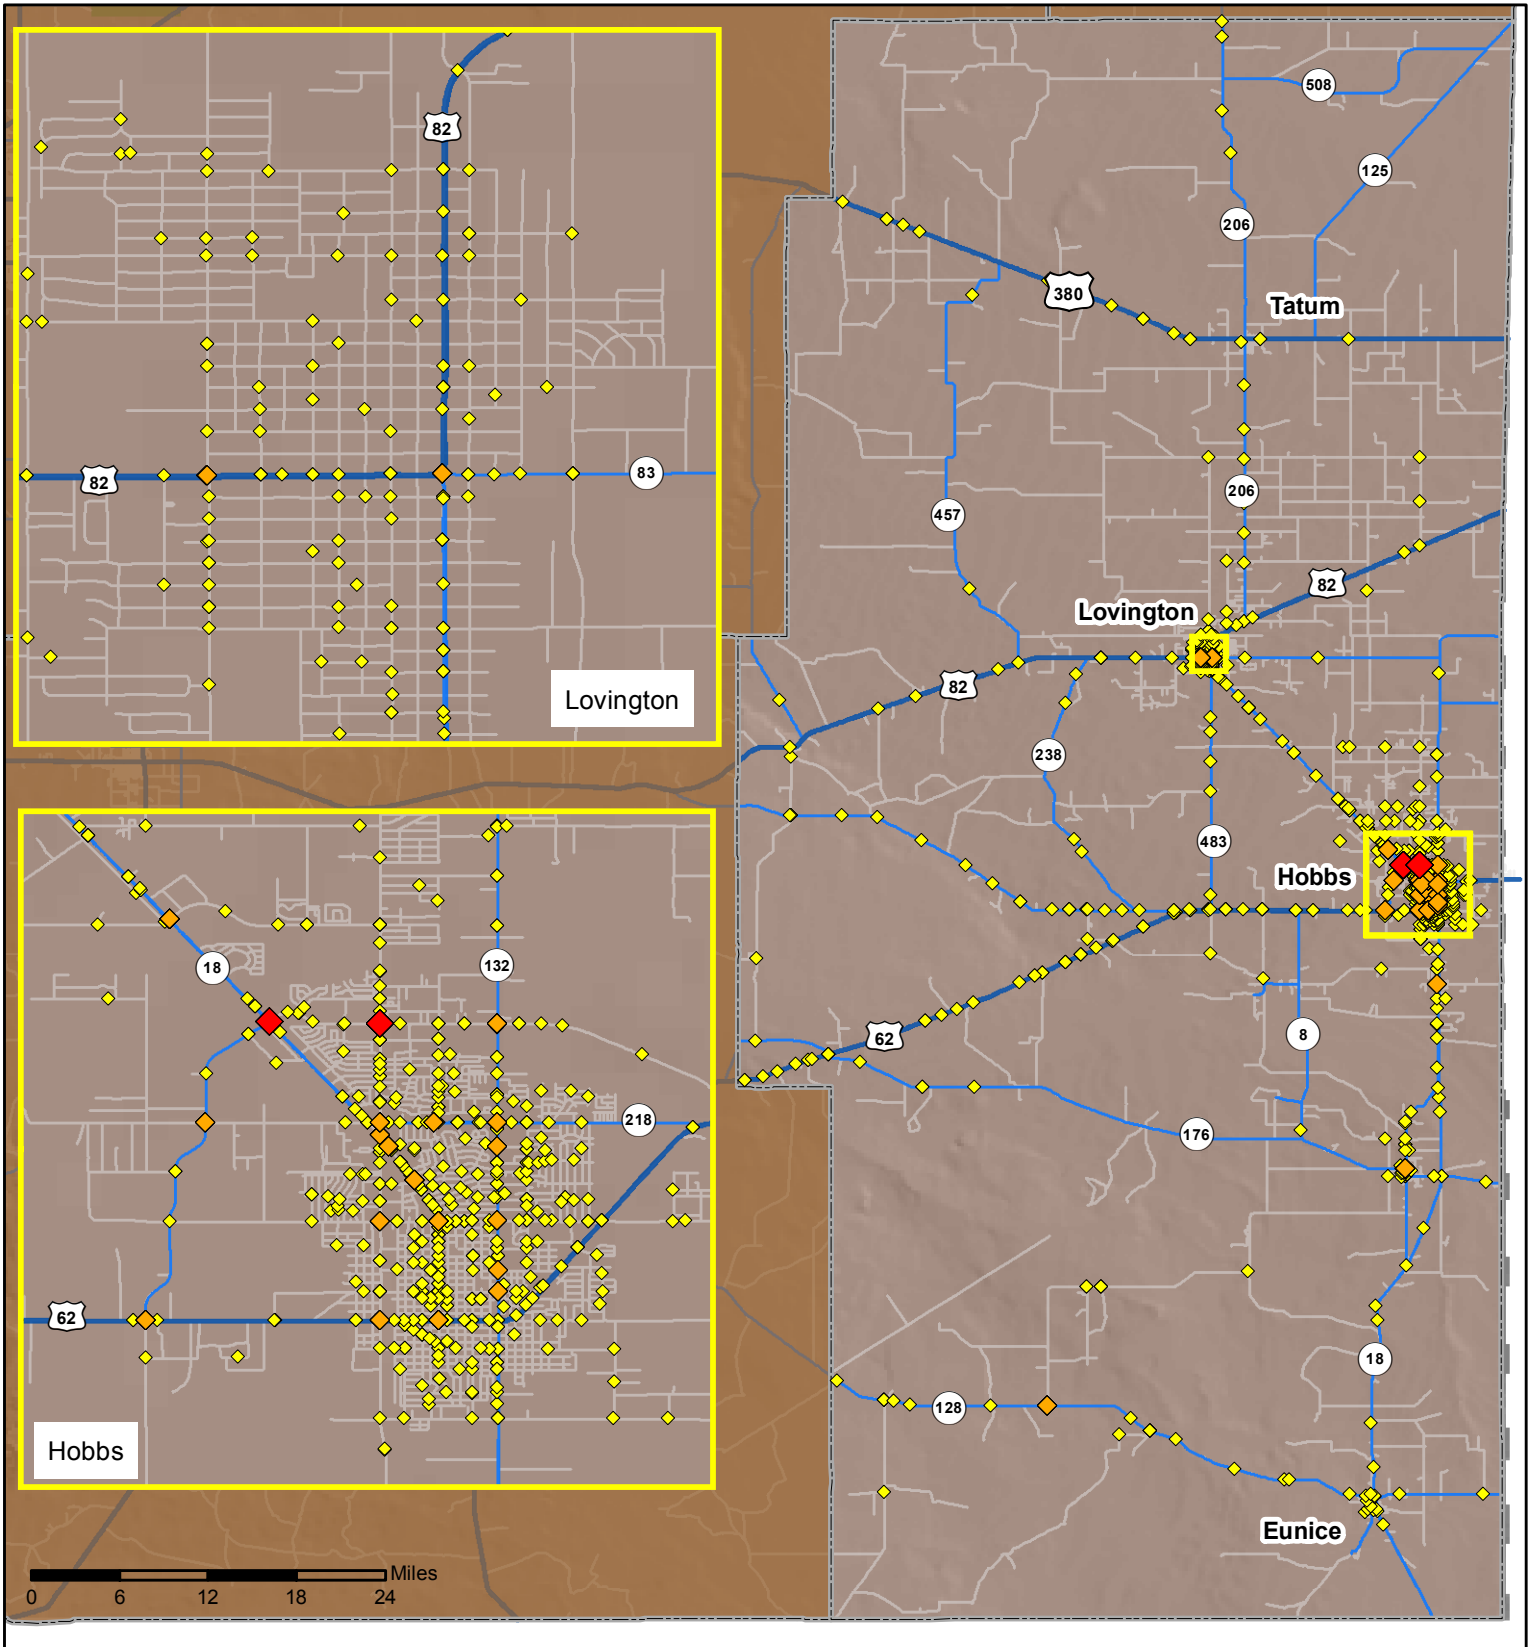

# Crashes in Lea County, New Mexico, 2013

Map created by the Traffic Research Unit, Geospatial & Population Studies at UNM

## Legend

- Forest & Wildlife Areas
- Reservations & Pueblos
- County Boundaries

Data Source: NMDOT Crash File 2013  
<http://tru.unm.edu> CO#5685 tru@unm.edu

- Interstate Highways
- U.S. Highways
- State Highways
- Streets & Roadways

## Crashes 2013

- 1 - 5 Crashes
- 6 - 15 Crashes
- 16 - 27 Crashes