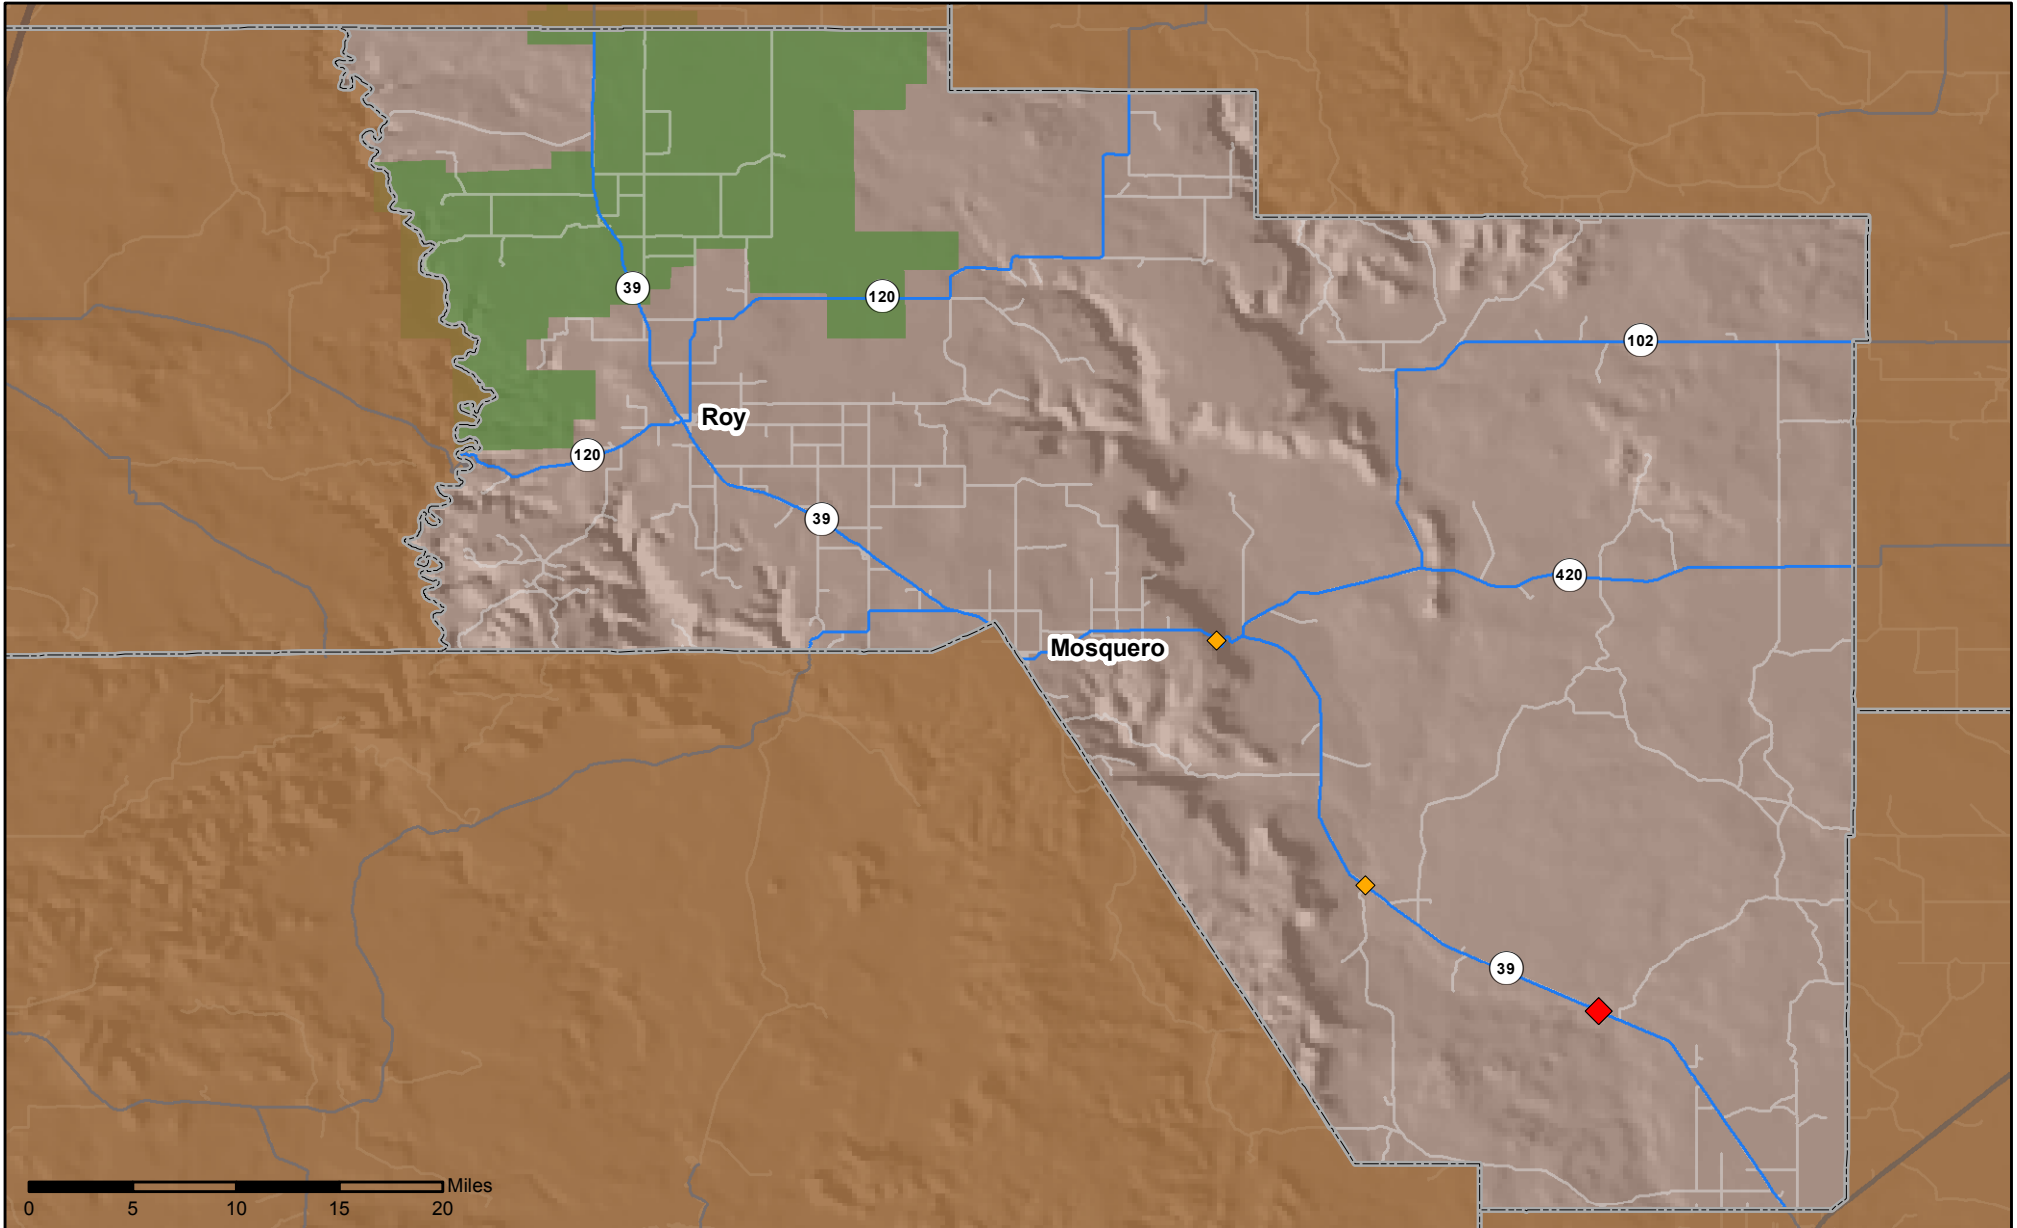

Crashes in Harding County, New Mexico, 2013

Map created by the Traffic Research Unit, Geospatial & Population Studies at UNM

Legend

- Forest & Wildlife Areas
- Reservations & Pueblos
- County Boundaries

-  Interstate Highways
-  U.S. Highways
-  State Highways
-  Streets & Roadways

Crashes 2013

- 1 Crash
- 2 Crashes

Data Source: NMDOT Crash File 2013
<http://tru.unm.edu> CO#5685 tru@unm.edu