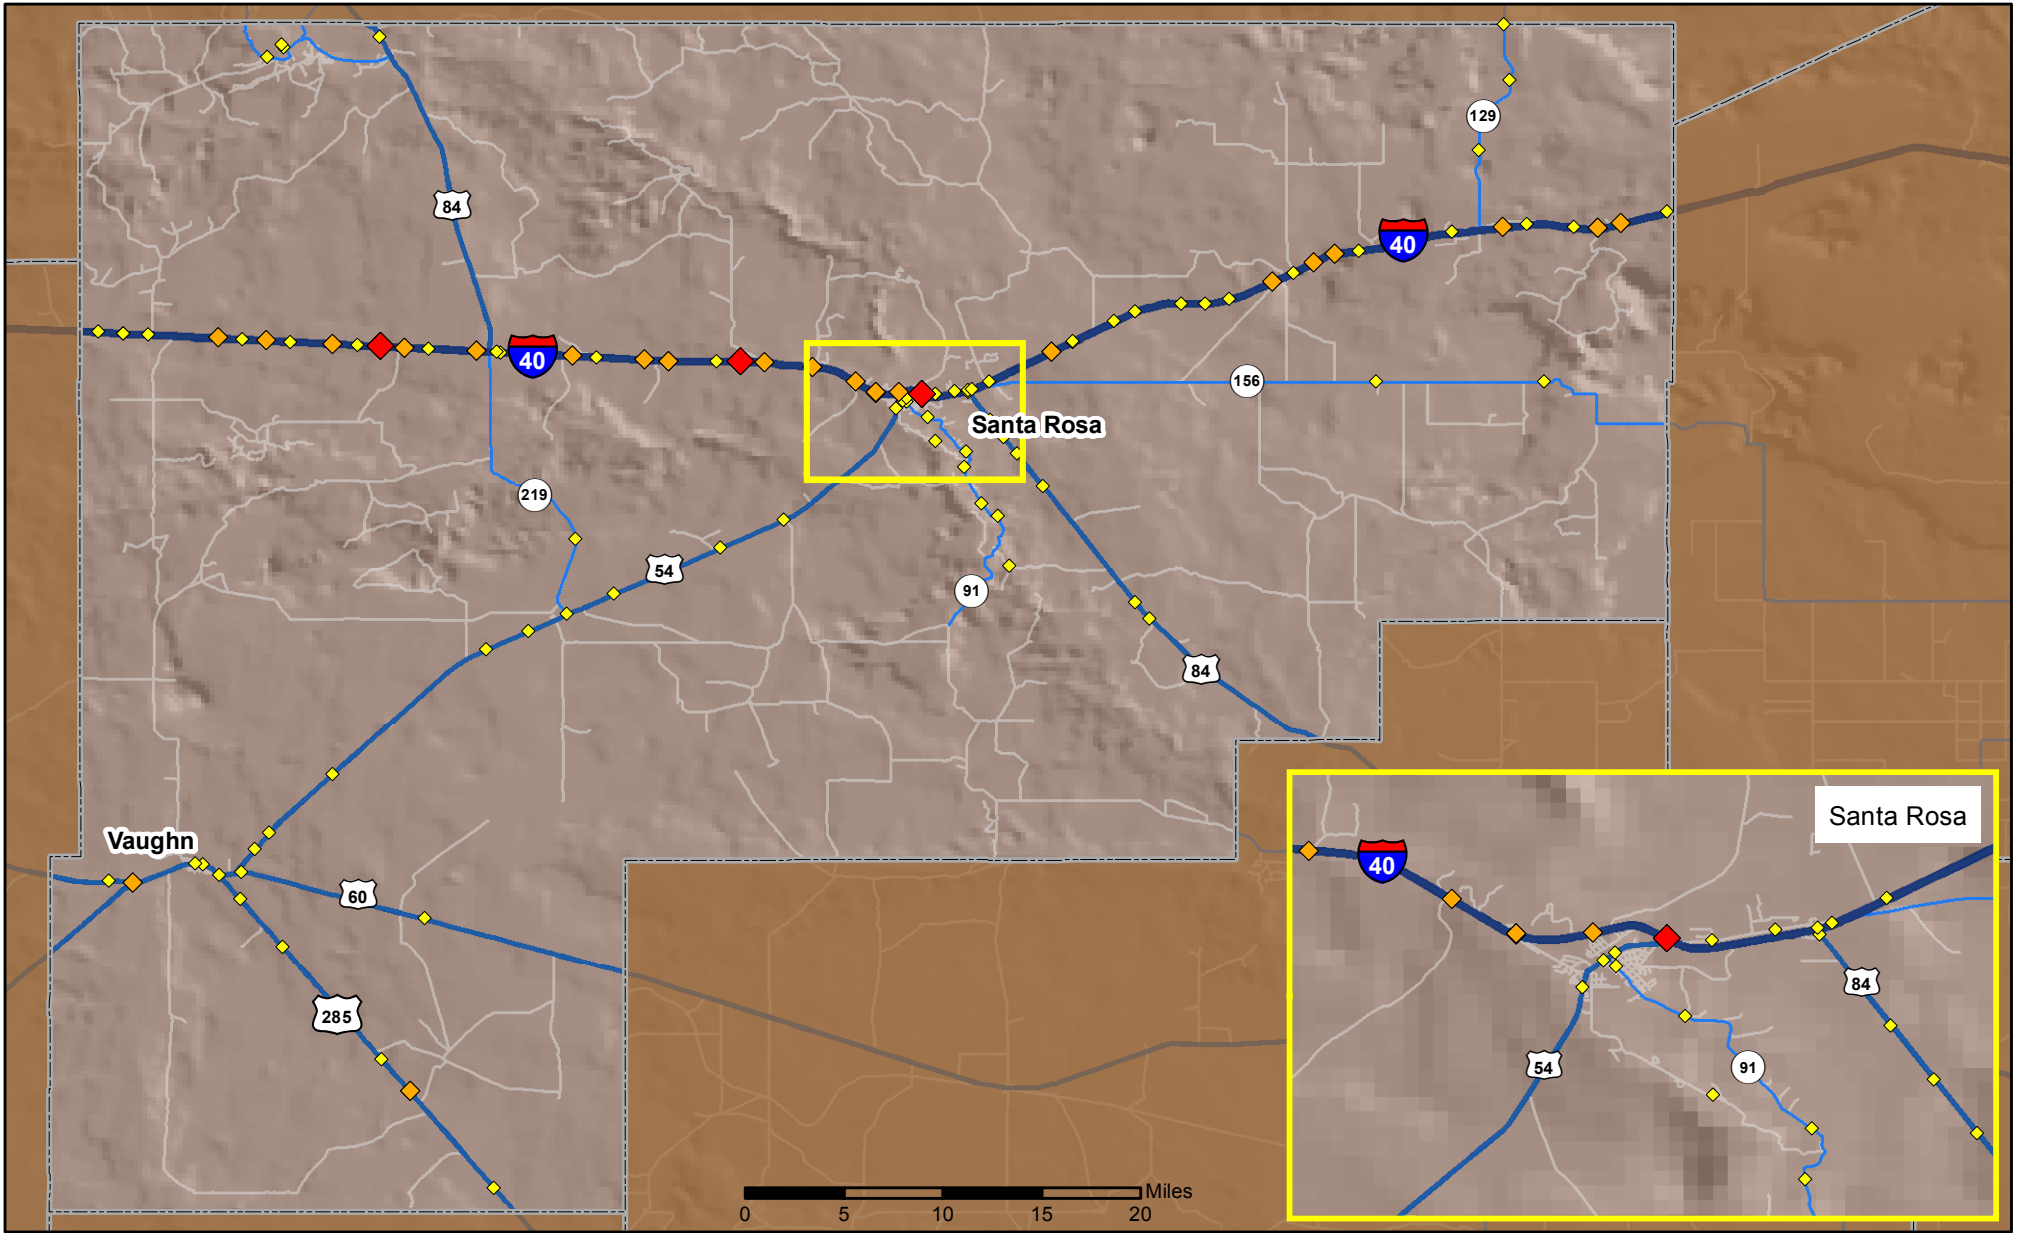

Crashes in Guadalupe County, New Mexico, 2013

Map created by the Traffic Research Unit, Geospatial & Population Studies at UNM

Legend

- Forest & Wildlife Areas
- Reservations & Pueblos
- County Boundaries

Data Source: NMDOT Crash File 2013
<http://tru.unm.edu> CO#5685 tru@unm.edu

- Interstate Highways
- U.S. Highways
- State Highways
- Streets & Roadways

Crashes 2013

- 1 Crash
- 2 - 3 Crashes
- 4 - 5 Crashes