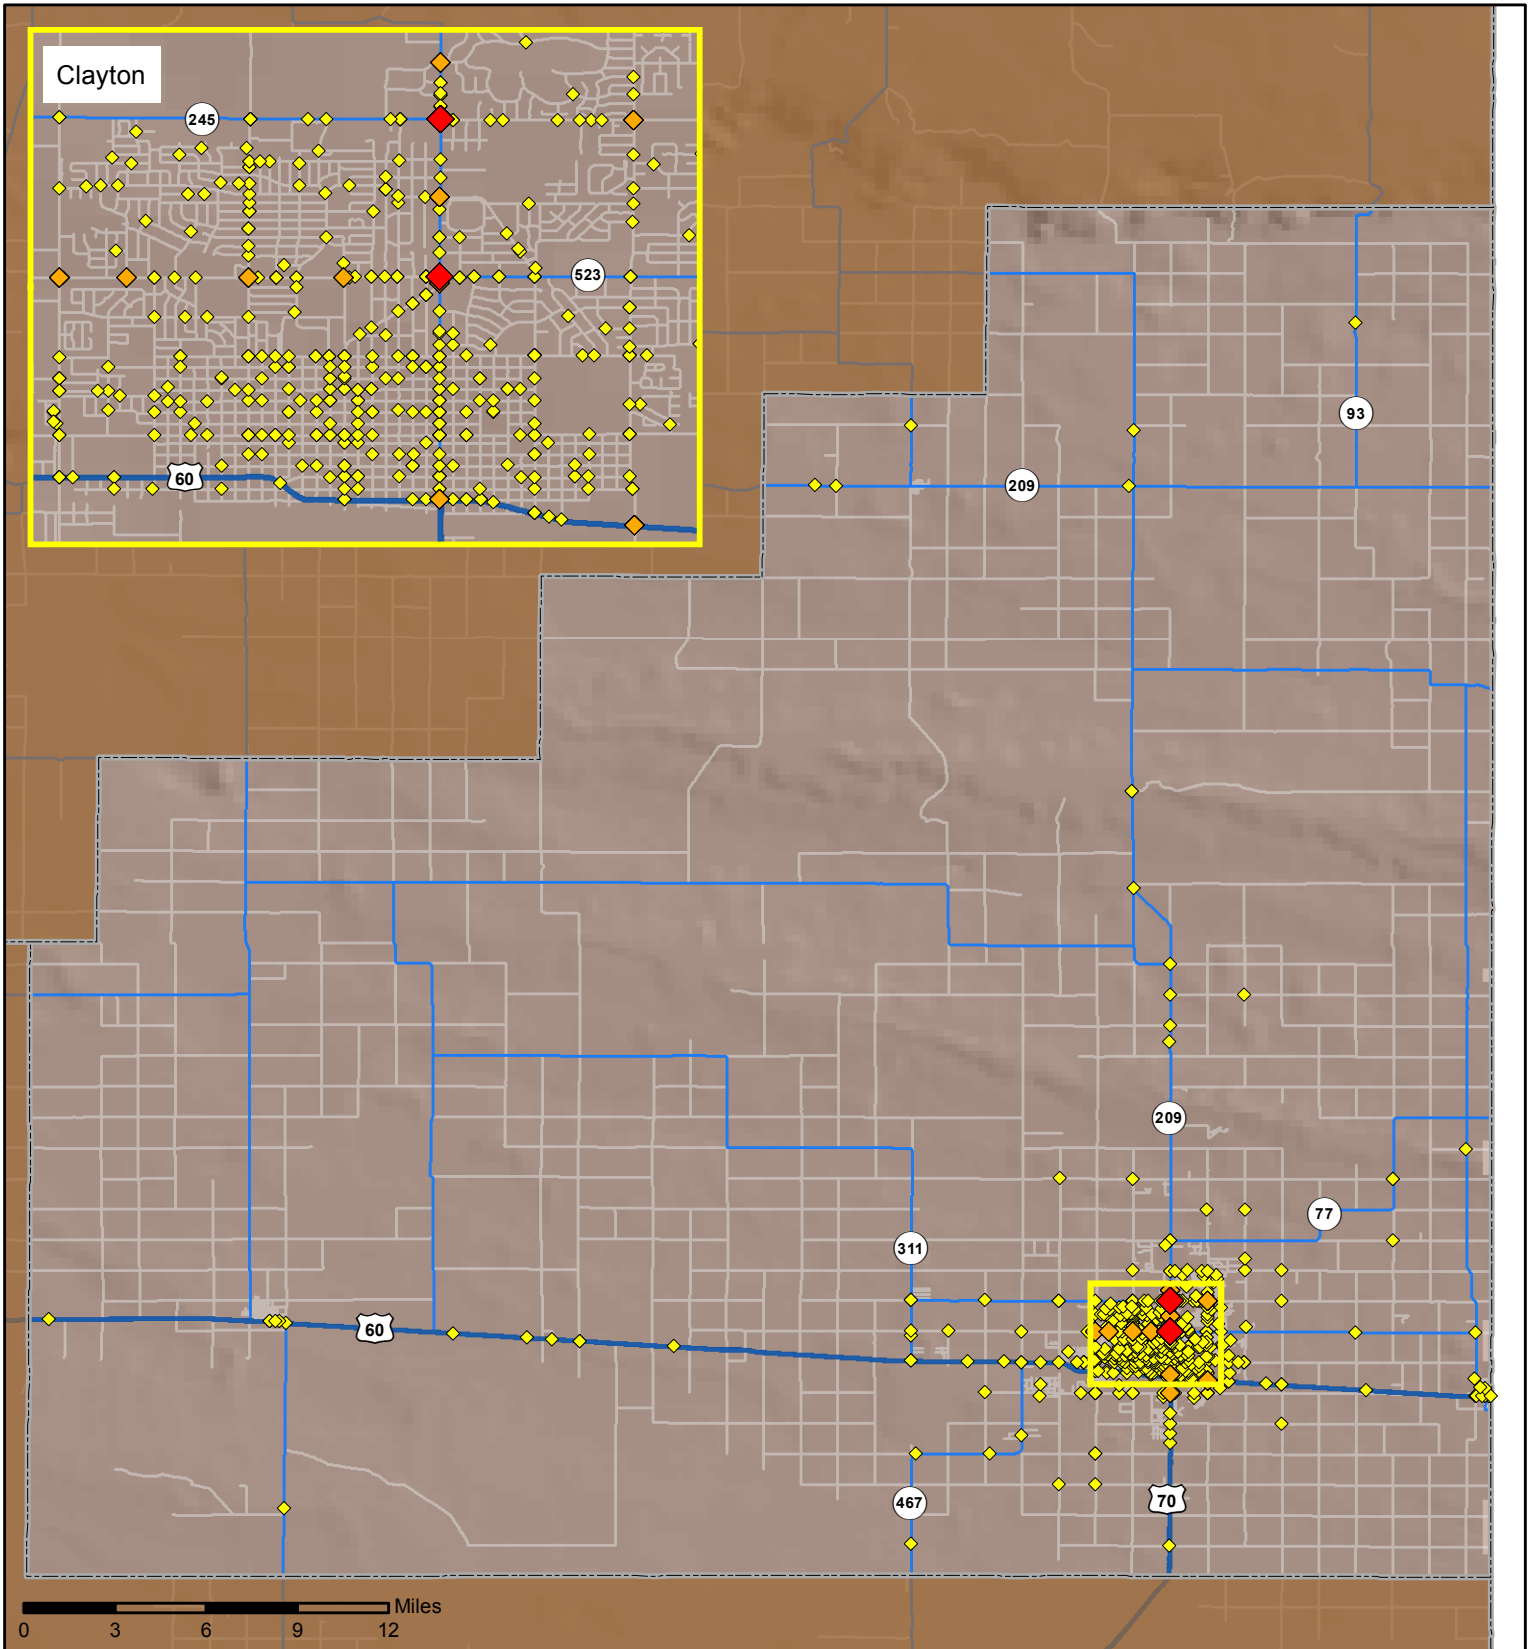

# Crashes in Curry County, New Mexico, 2013

Map created by the Traffic Research Unit, Geospatial & Population Studies at UNM

## Legend

- Forest & Wildlife Areas
- Reservations & Pueblos
- County Boundaries

- Interstate Highways
- U.S. Highways
- State Highways
- Streets & Roadways

## Crashes 2013

- 1 - 7 Crashes
- 8 - 15 Crashes
- 16 - 28 Crashes

Data Source: NMDOT Crash File 2013  
<http://tru.unm.edu> CO#5685 tru@unm.edu