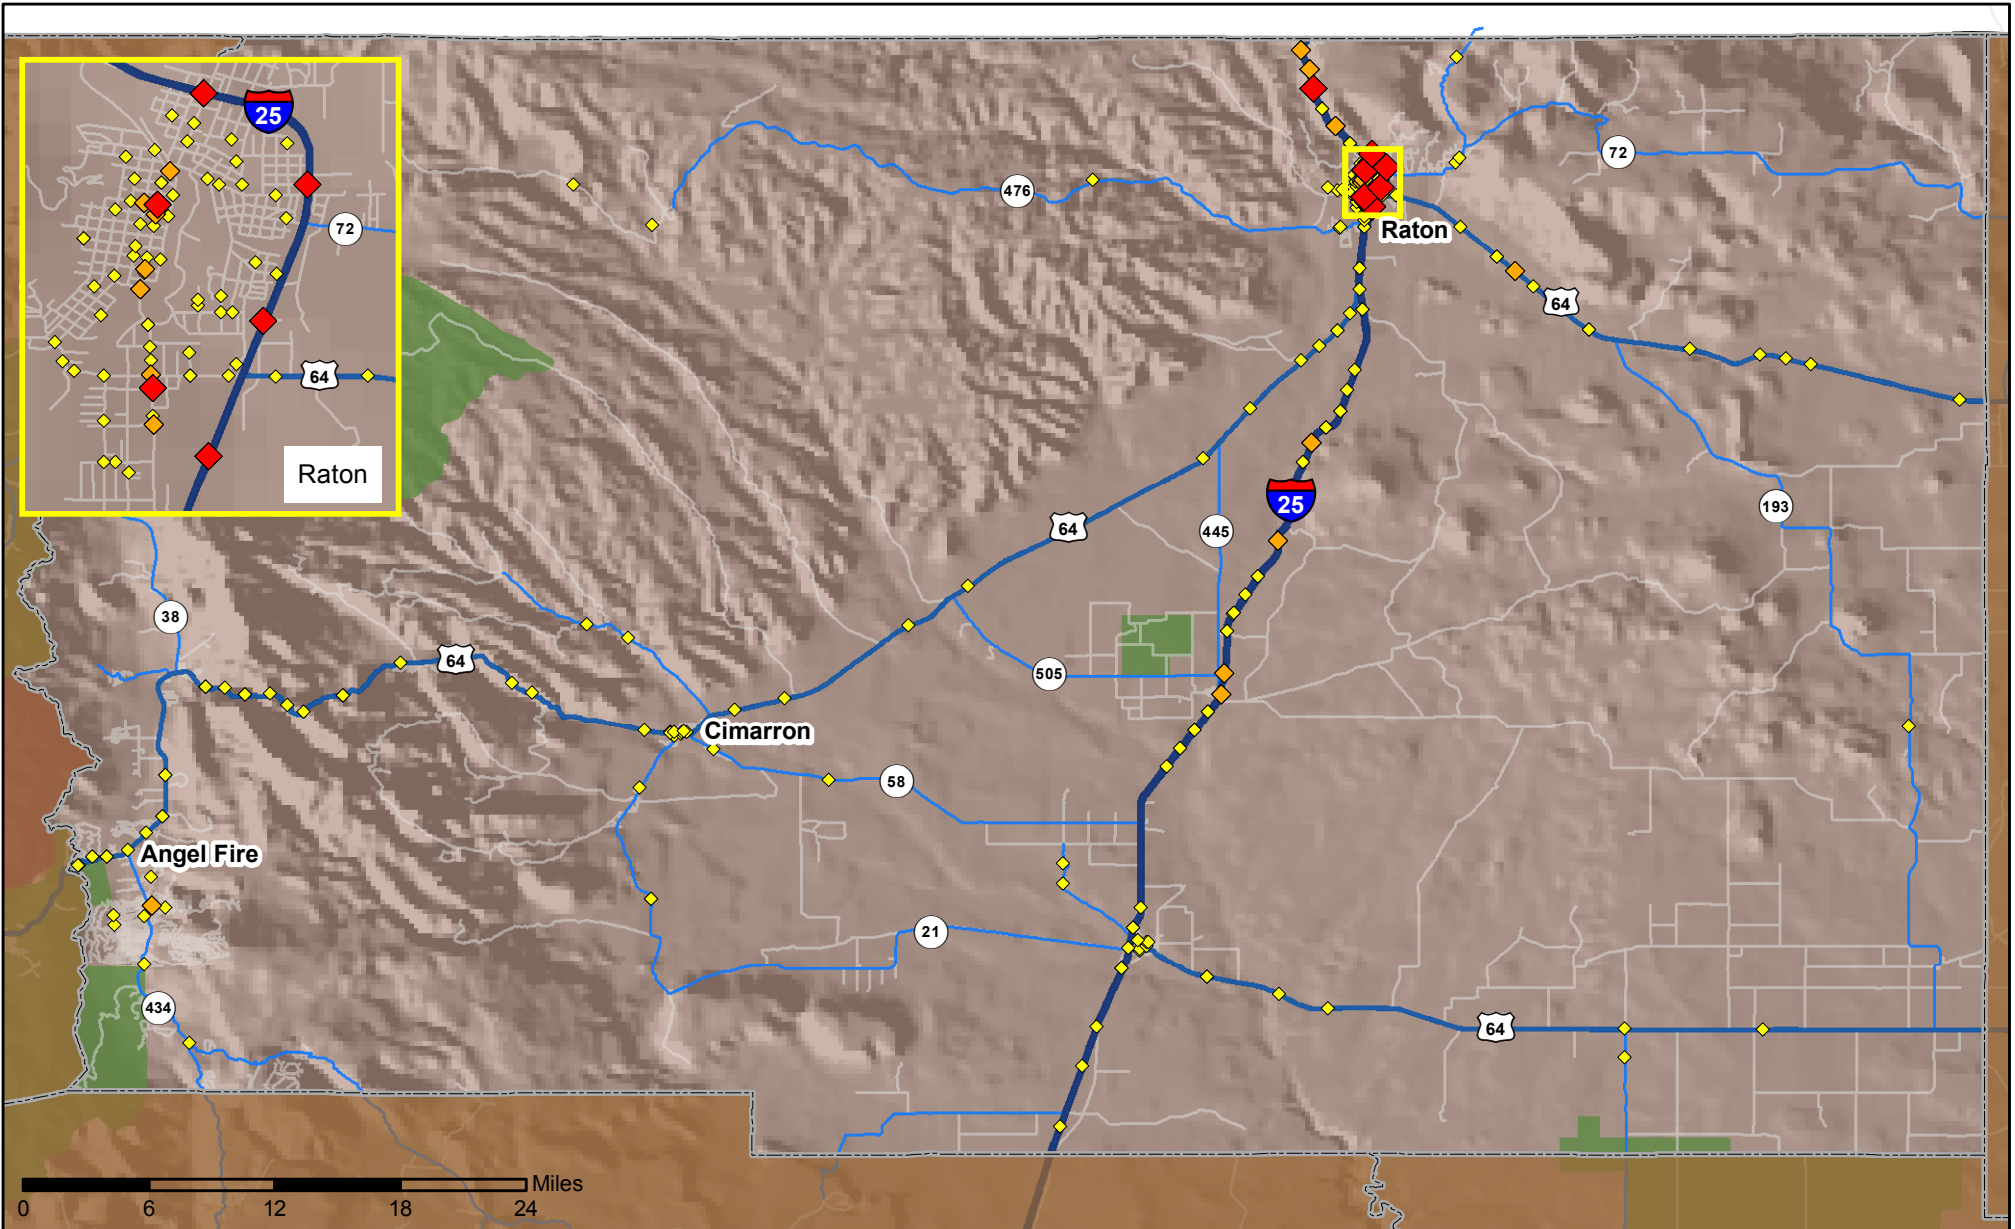

# Crashes in Colfax County, New Mexico, 2013

Map created by the Traffic Research Unit, Geospatial & Population Studies at UNM

## Legend

- Forest & Wildlife Areas
- Reservations & Pueblos
- County Boundaries

- Interstate Highways
- U.S. Highways
- State Highways
- Streets & Roadways

## Crashes 2013

- 1 - 2 Crashes
- 3 - 4 Crashes
- 5 - 6 Crashes

Data Source: NMDOT Crash File 2013  
<http://tru.unm.edu> CO#5685 tru@unm.edu