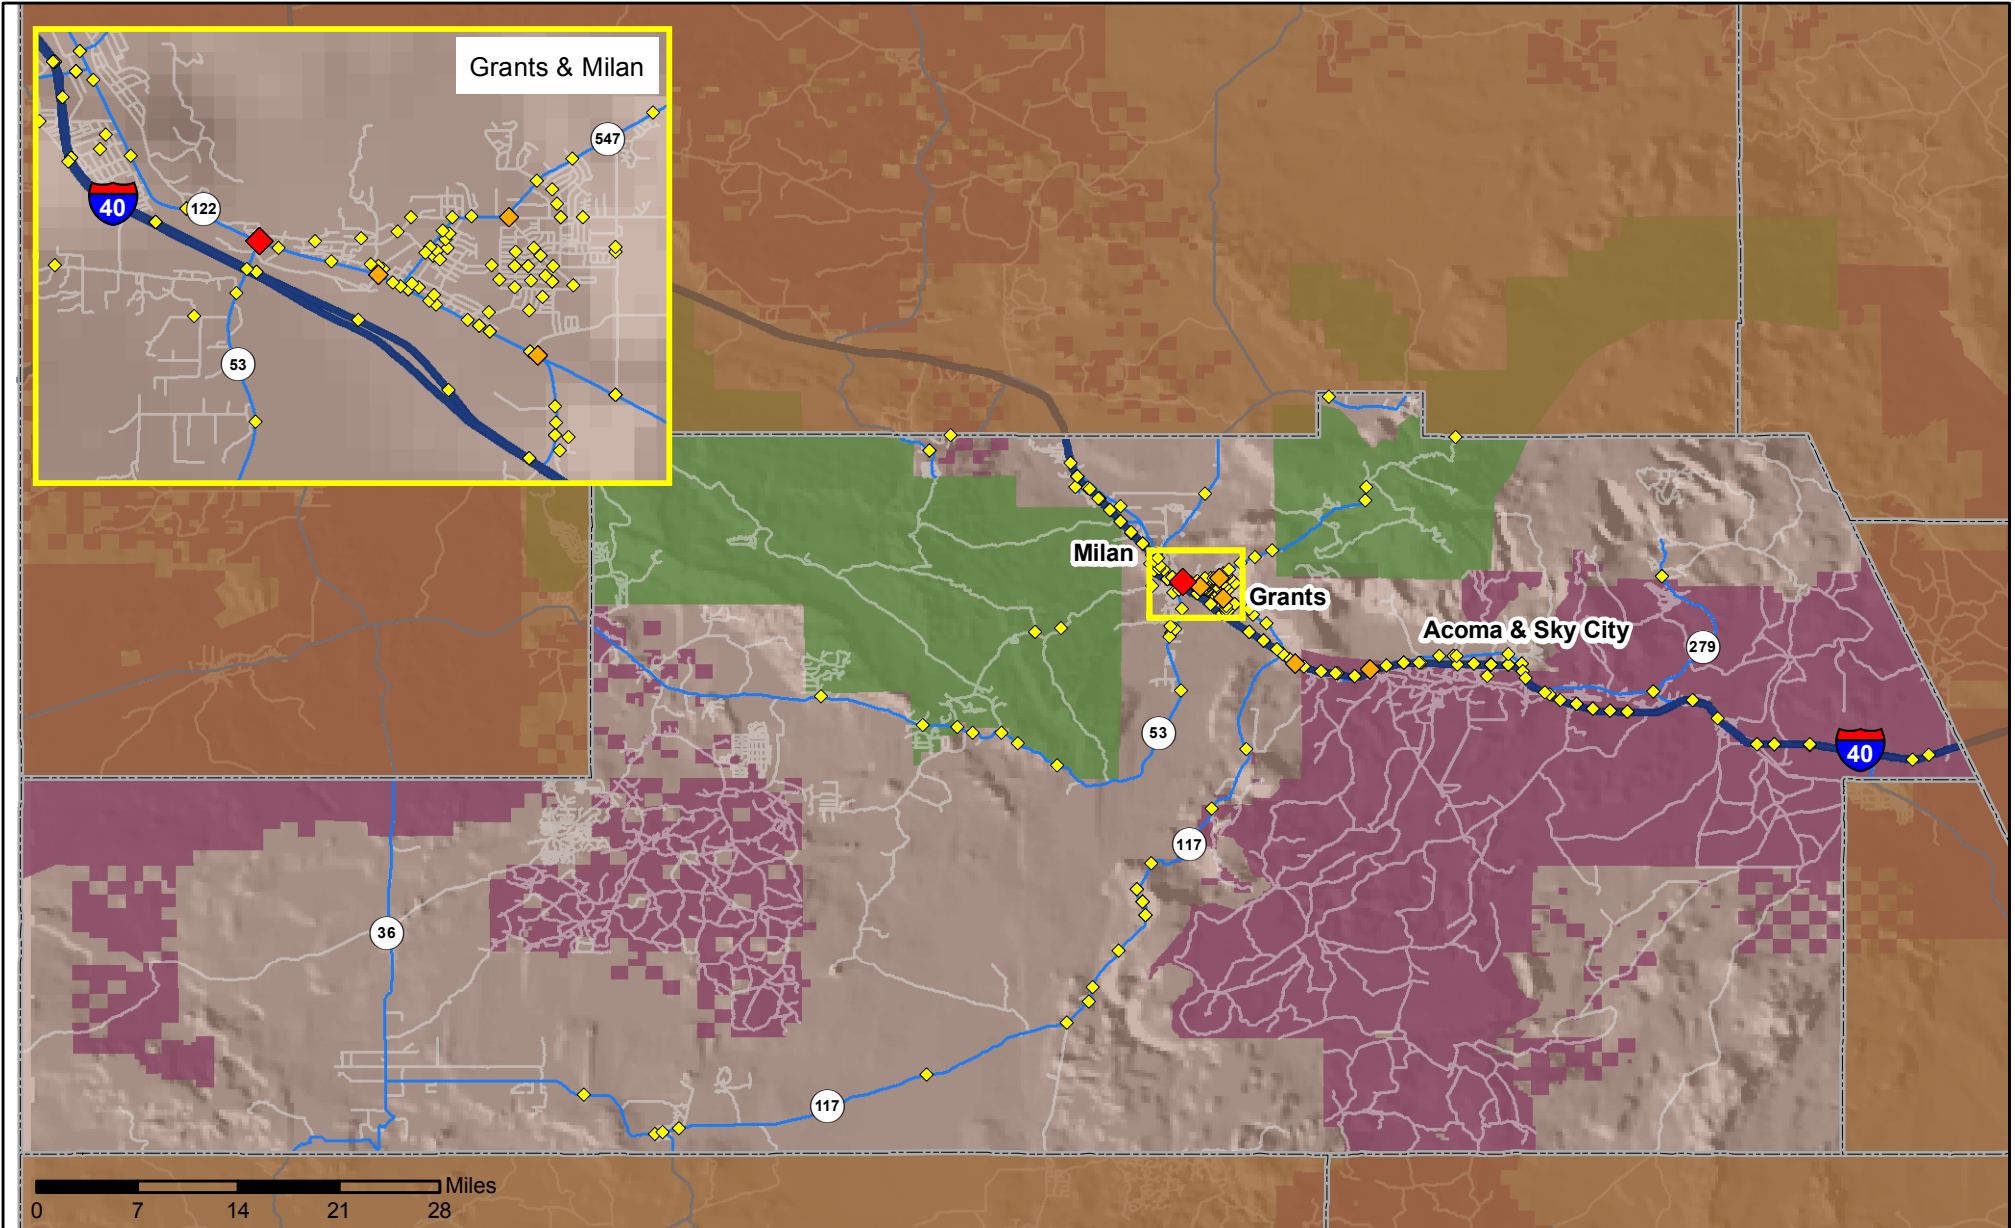

Crashes in Cibola County, New Mexico, 2013

Map created by the Traffic Research Unit, Geospatial & Population Studies at UNM

Legend

- Forest & Wildlife Areas
- Reservations & Pueblos
- County Boundaries

- Interstate Highways
- U.S. Highways
- State Highways
- Streets & Roadways

Crashes 2013

- 1 - 5 Crashes
- 6 - 10 Crashes
- 11 - 14 Crashes

Data Source: NMDOT Crash File 2013
<http://tru.unm.edu> CO#5685 tru@unm.edu