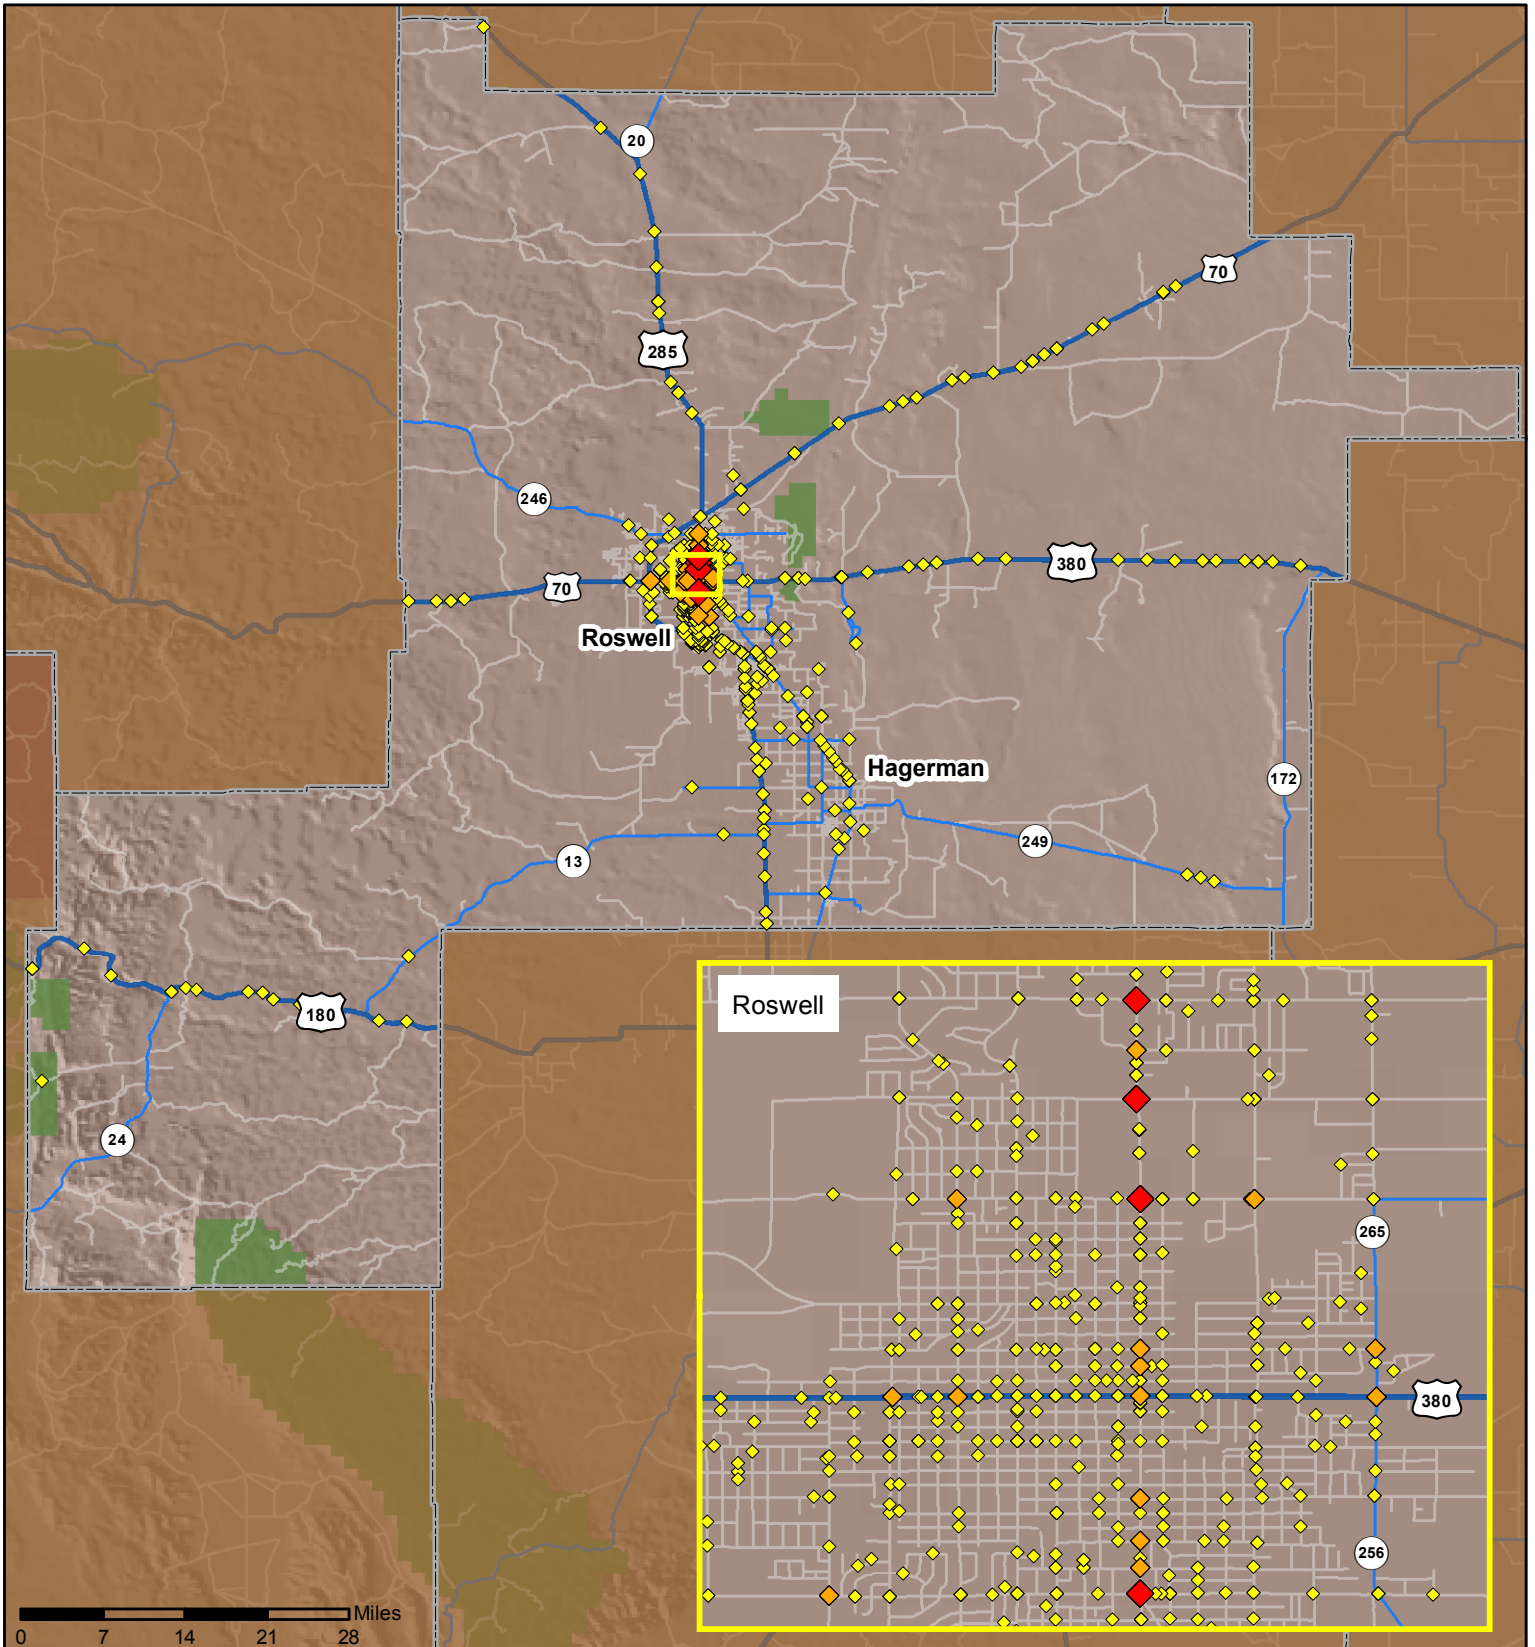

Crashes in Chaves County, New Mexico, 2013

Map created by the Traffic Research Unit, Geospatial & Population Studies at UNM

Legend

- Forest & Wildlife Areas
- Reservations & Pueblos
- County Boundaries

- Interstate Highways
- U.S. Highways
- State Highways
- Streets & Roadways

Crashes 2013

- 1 - 5 Crashes
- 6 - 15 Crashes
- 16 - 27 Crashes

Data Source: NMDOT Crash File 2013
<http://tru.unm.edu> CO#5685 tru@unm.edu