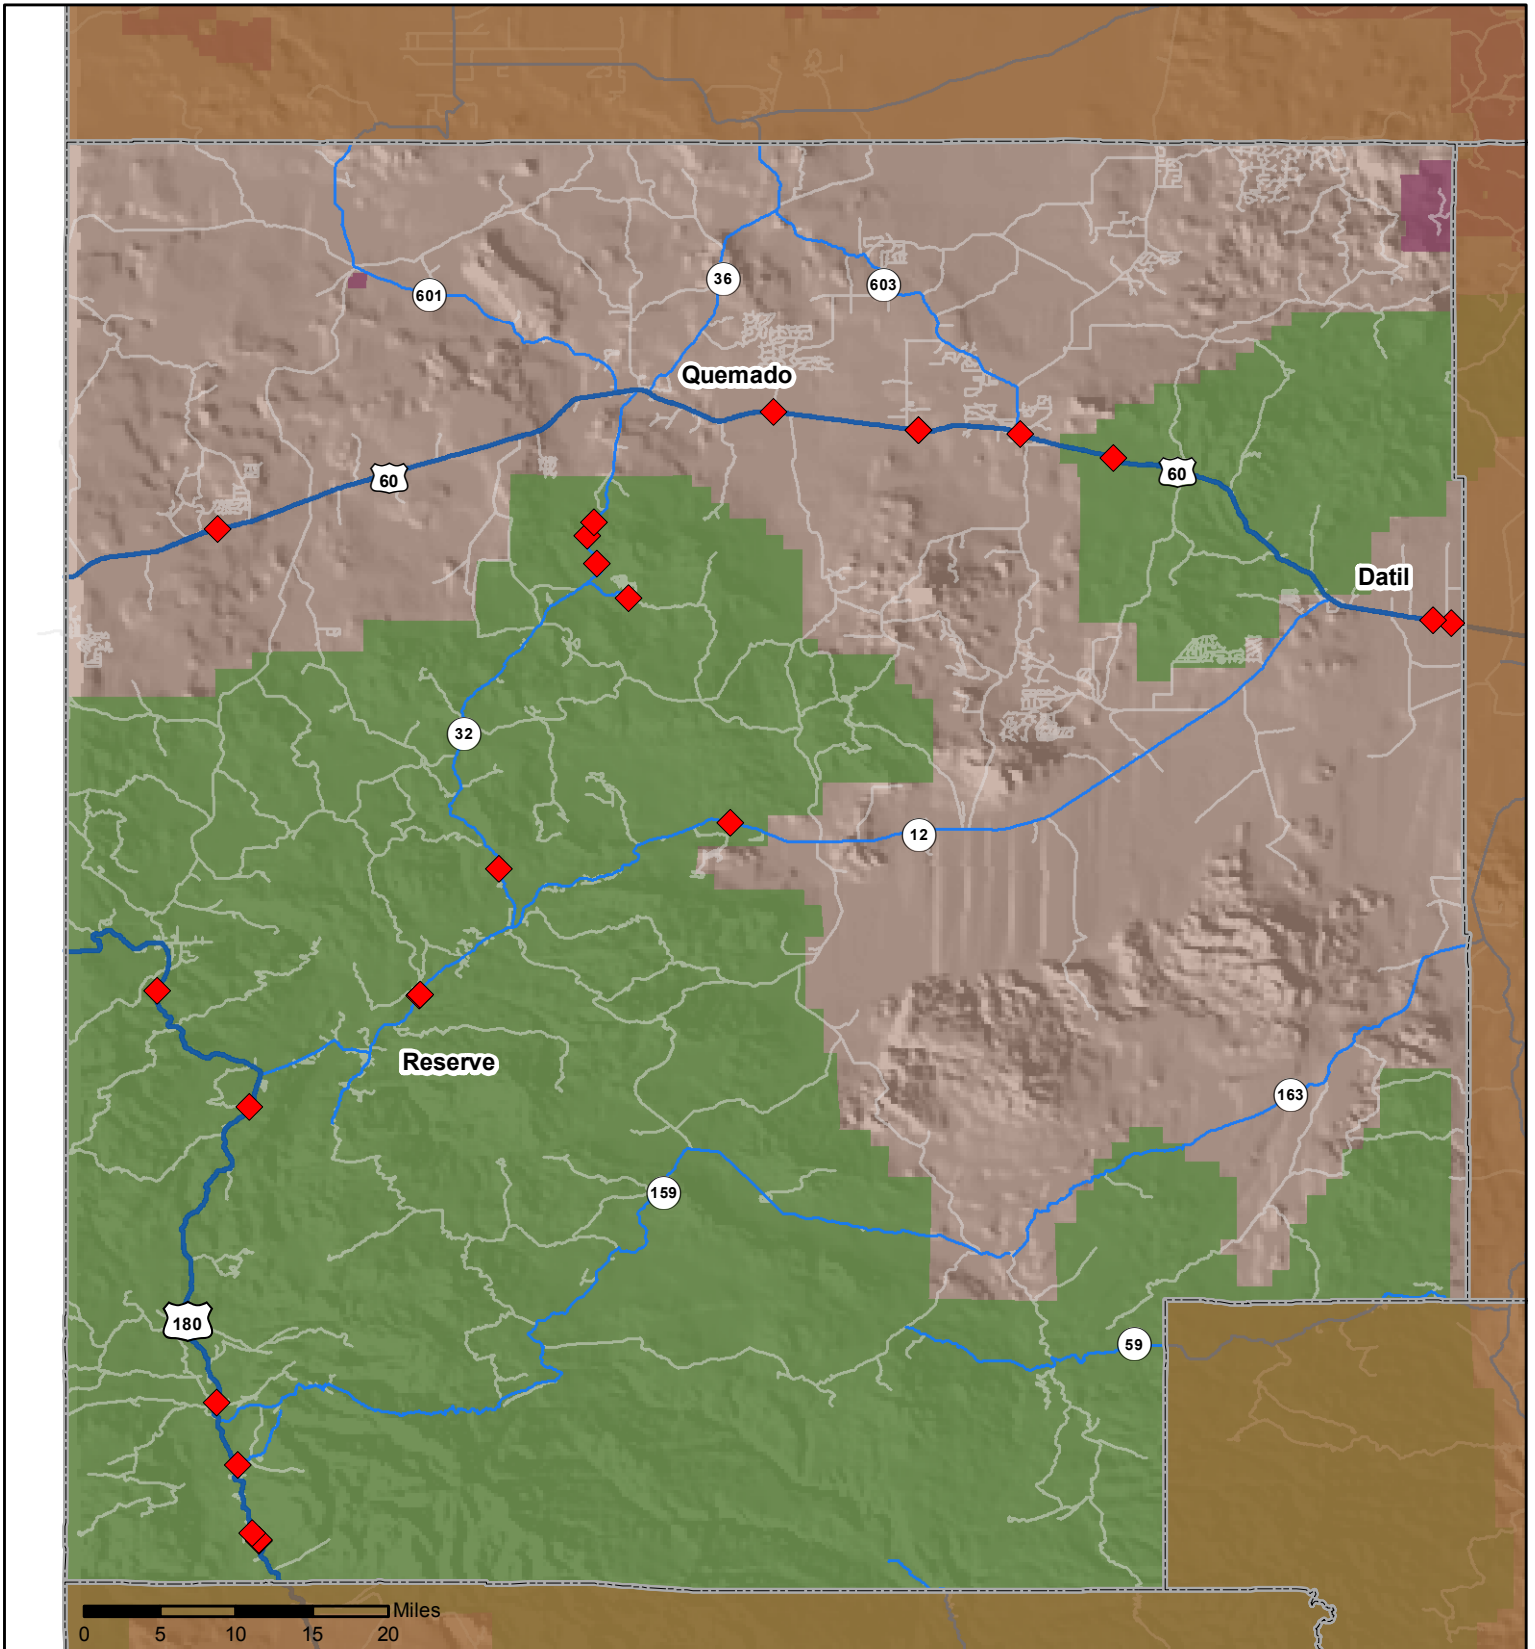

# Crashes in Catron County, New Mexico, 2013

Map created by the Traffic Research Unit, Geospatial & Population Studies at UNM

## Legend

-  Forest & Wildlife Areas
-  Reservations & Pueblos
-  County Boundaries

-  Interstate Highways
-  U.S. Highways
-  State Highways
-  Streets & Roadways

- Crashes 2013**
-  1 Crash

Data Source: NMDOT Crash File 2013  
<http://tru.unm.edu> CO#5685 tru@unm.edu