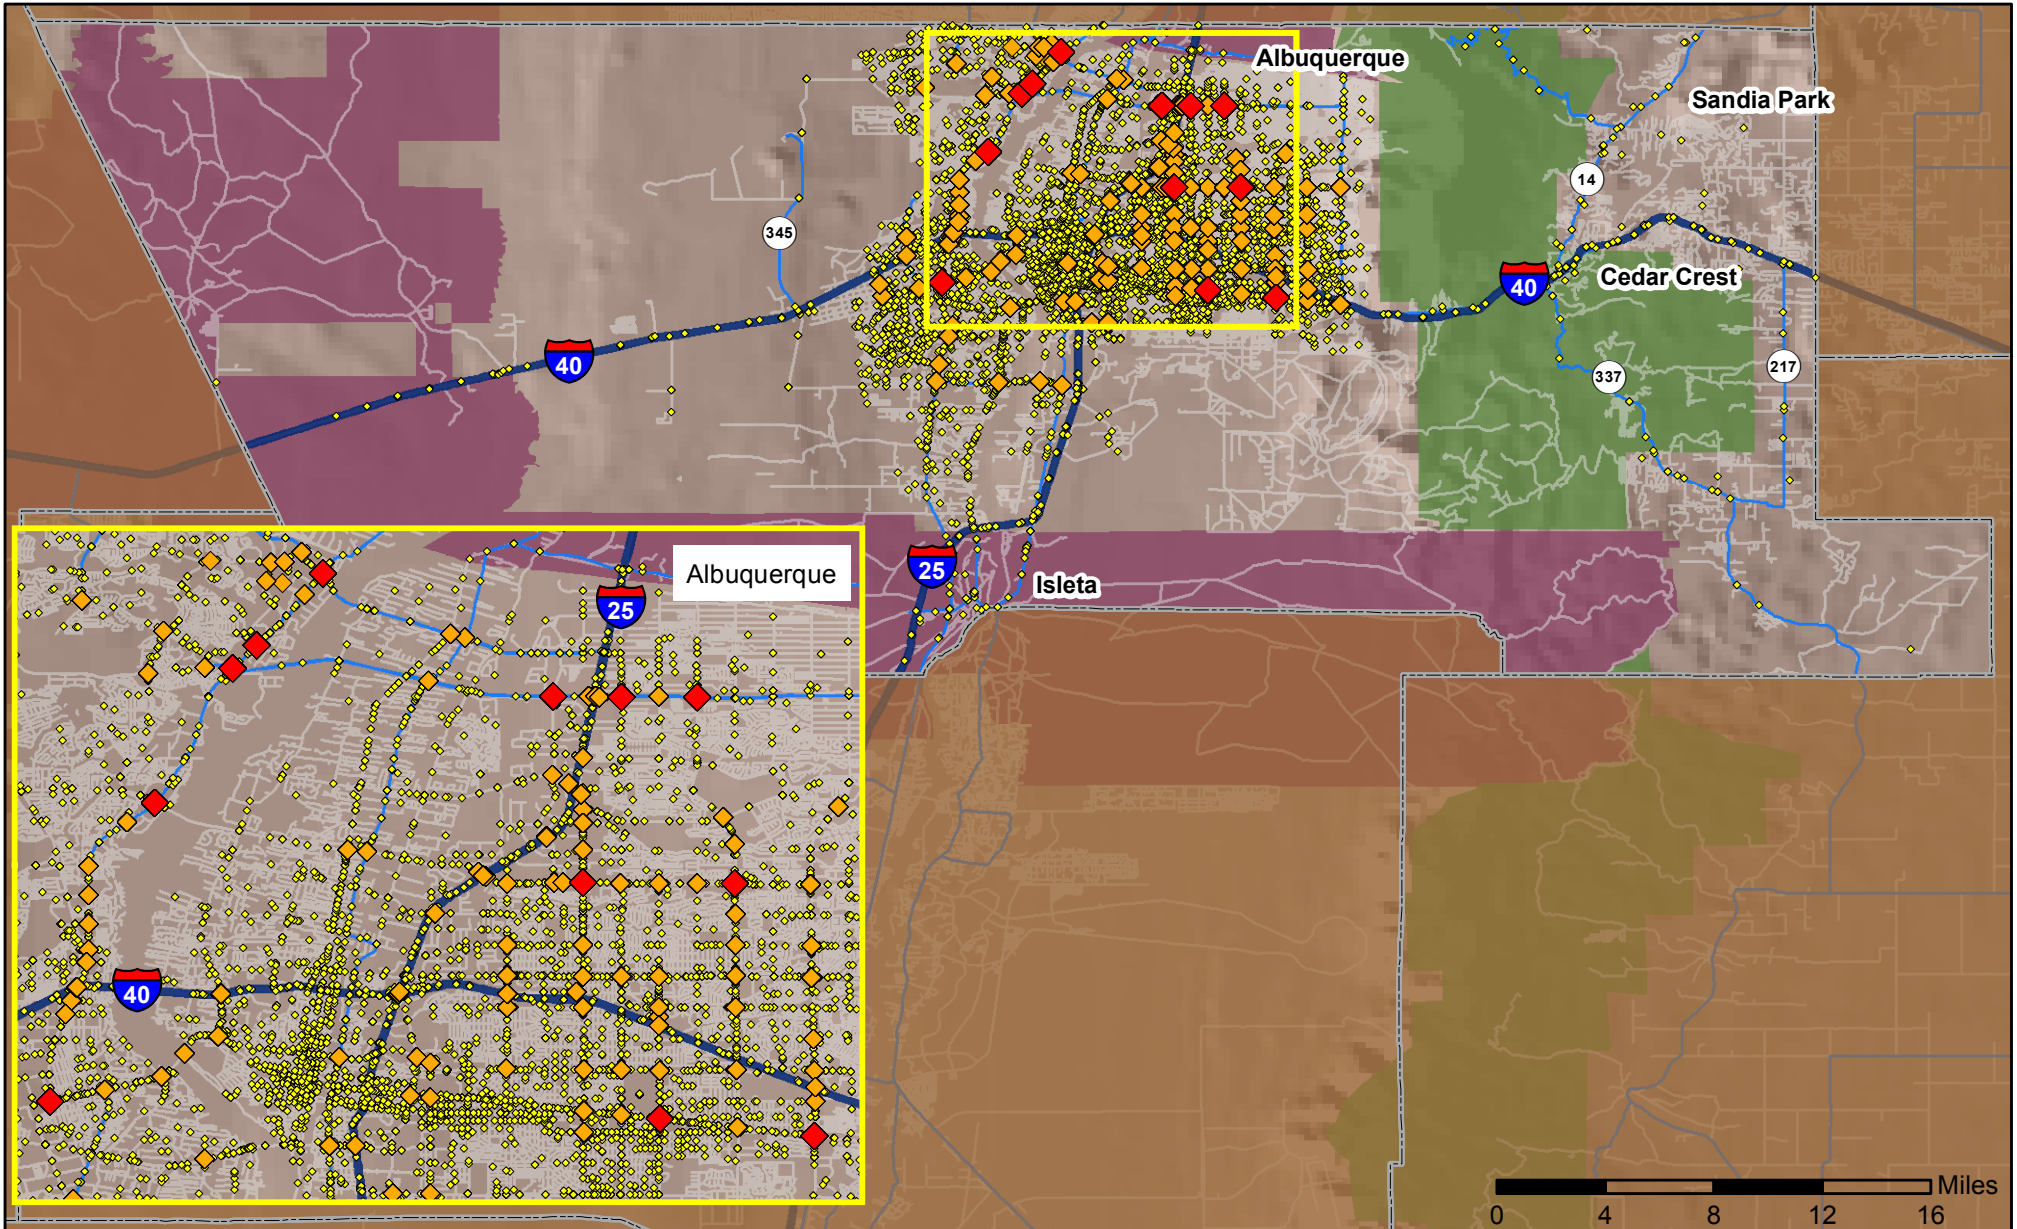

# Crashes in Bernalillo County, New Mexico, 2013

Map created by the Traffic Research Unit, Geospatial & Population Studies at UNM

## Legend

- Forest & Wildlife Areas
- Reservations & Pueblos
- County Boundaries

Data Source: NMDOT Crash File 2013  
<http://tru.unm.edu> CO#5685 tru@unm.edu

- Interstate Highways
- U.S. Highways
- State Highways
- Streets & Roadways

## Crashes 2013

- 1 - 20 Crashes
- 21 - 55 Crashes
- 56 - 111 Crashes