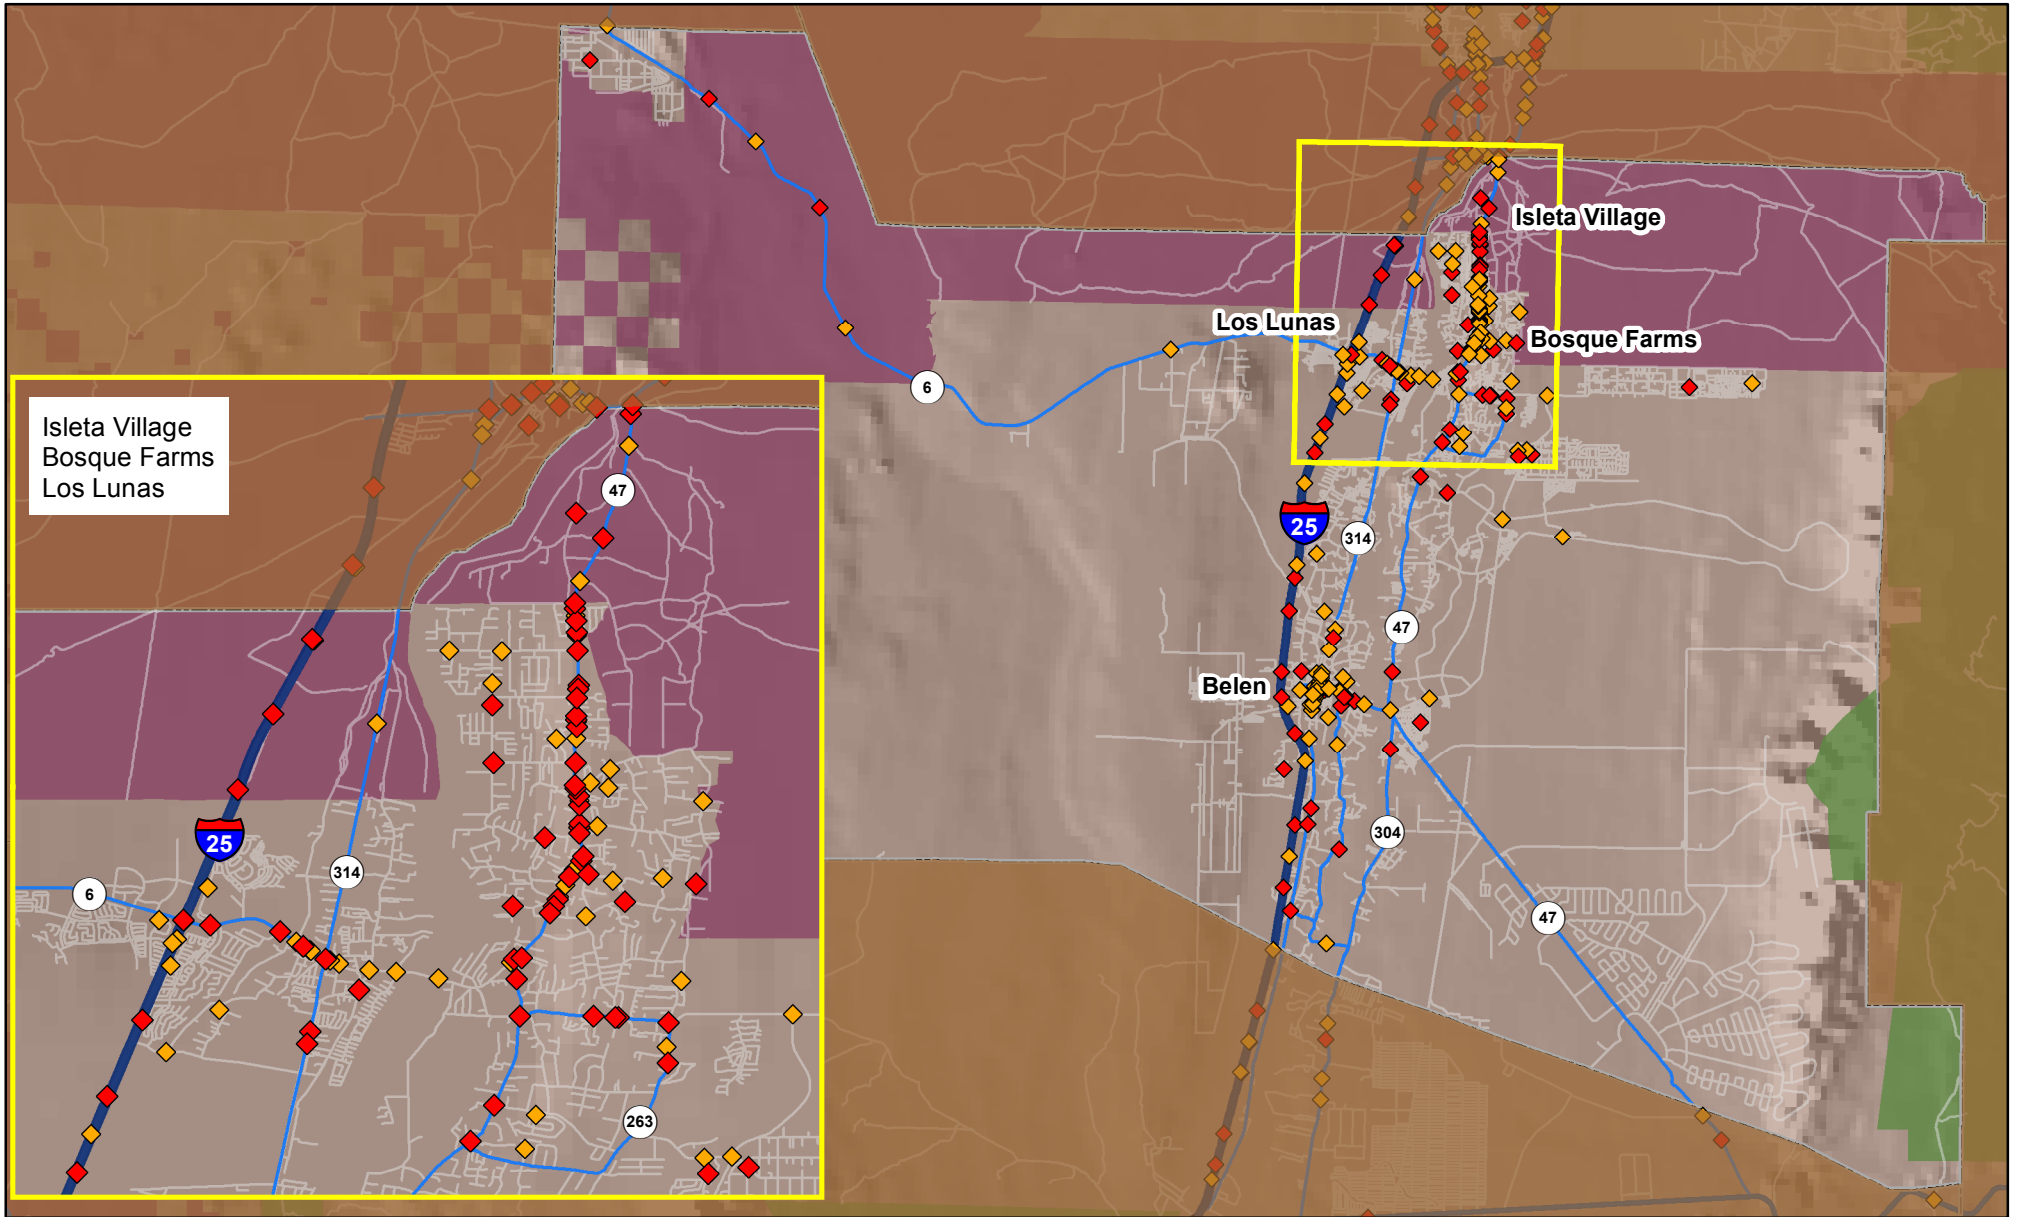

# Crashes in Valencia County, New Mexico, 2012

Map created by the Traffic Research Unit, Geospatial & Population Studies at UNM

Isleta Village  
Bosque Farms  
Los Lunas

-  Interstate Highways
-  U.S. Highways
-  State Highways
-  Streets & Roadways

-  Forest & Wildlife
-  Reservations & Pueblos
-  County Boundaries

## Legend

### Crashes 2012

-  Crash Location
-  Fatal or Injury Crash

Data Source: NMDOT Crash File 2012  
<http://tru.unm.edu> CO#5685 tru@unm.edu