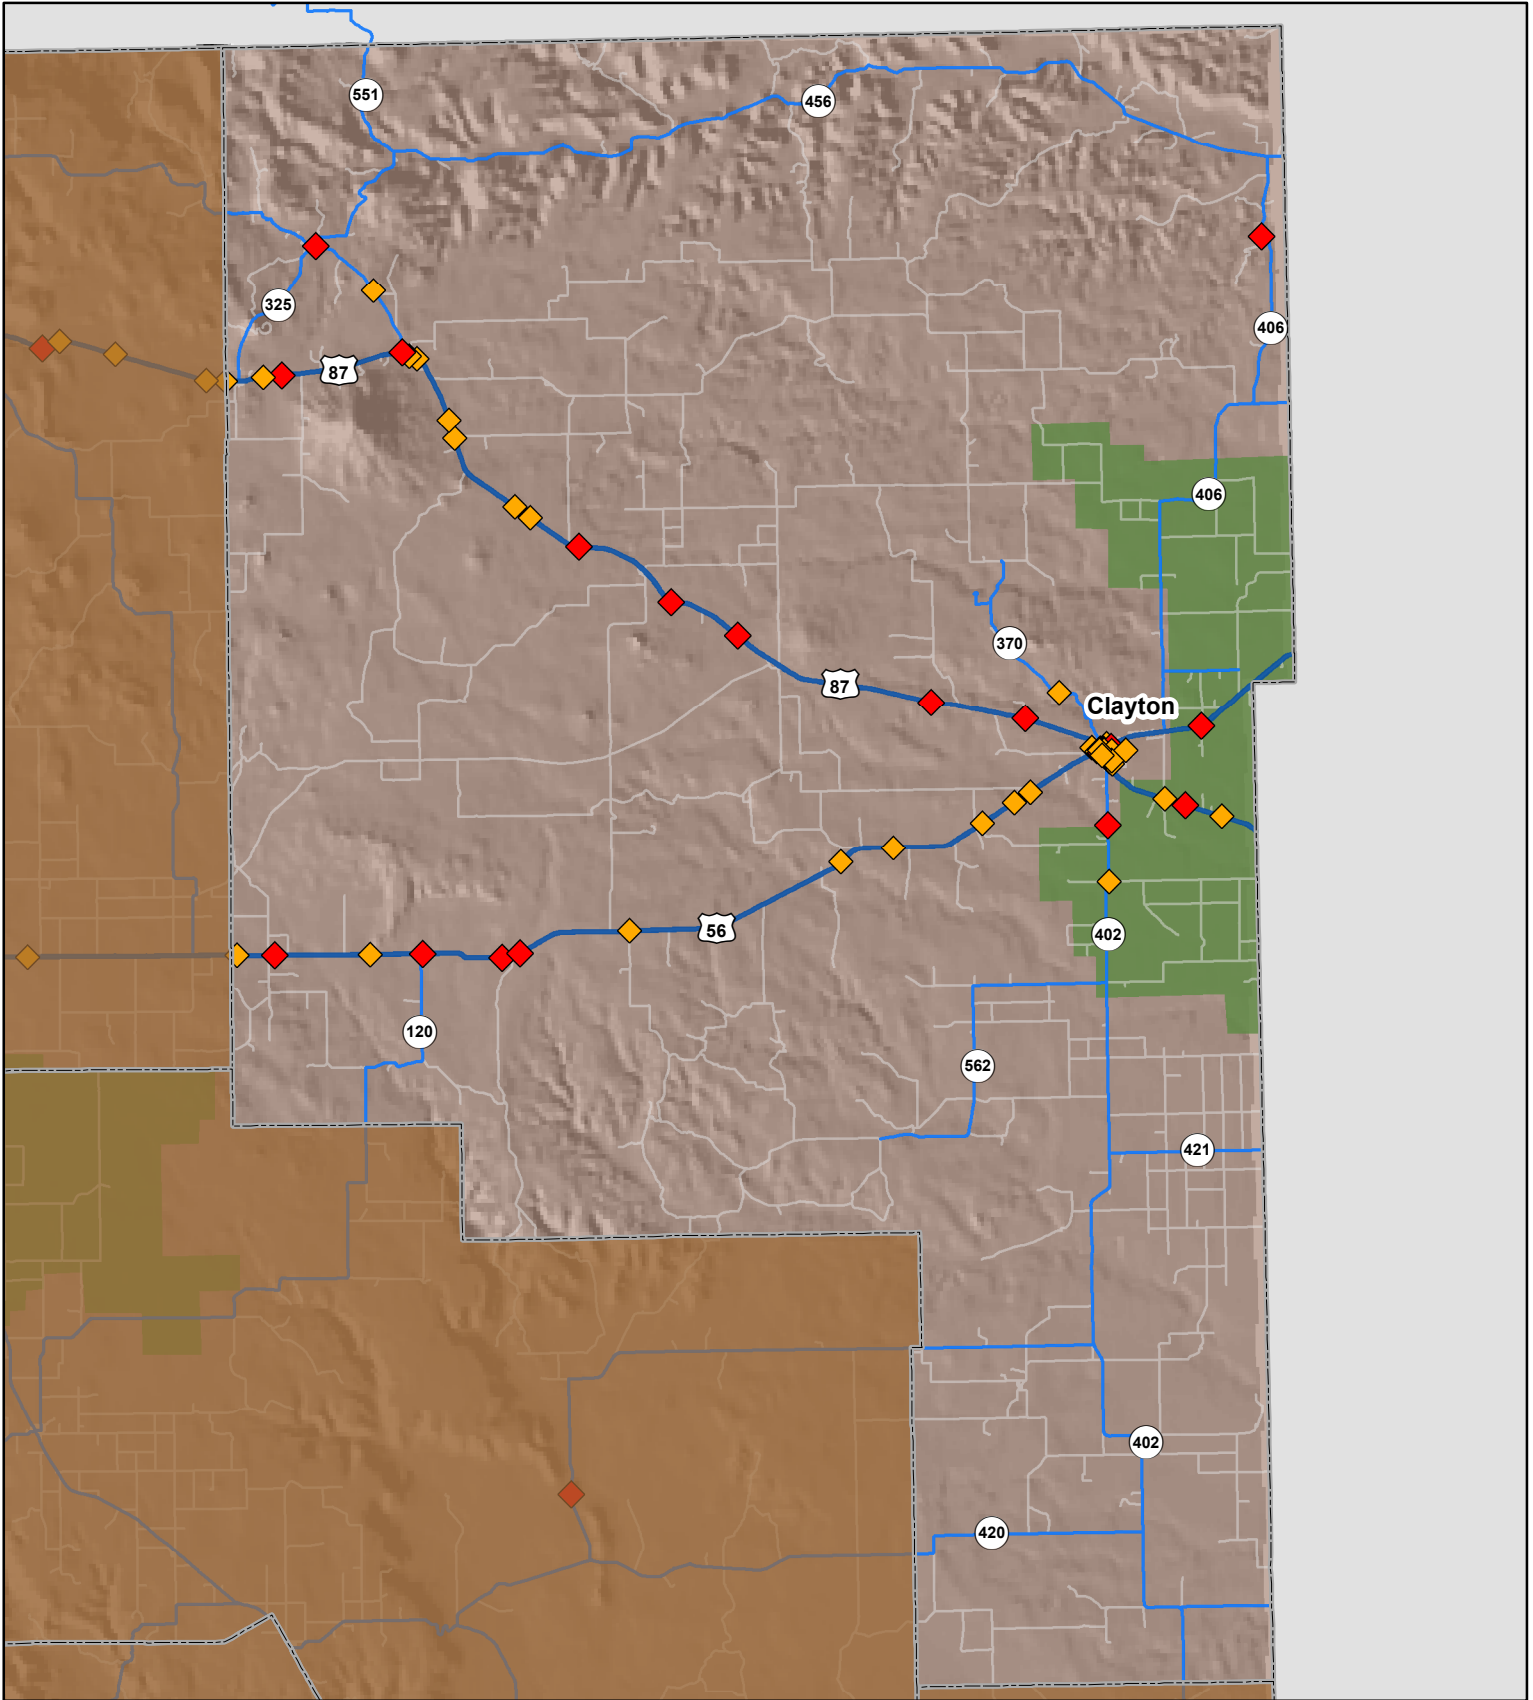

# Crashes in Union County, New Mexico, 2012

Map created by the Traffic Research Unit, Geospatial & Population Studies at UNM

-  Interstate Highways
-  U.S. Highways
-  State Highways
-  Streets & Roadways

-  Forest & Wildlife Areas
-  Reservations & Pueblos
-  County Boundaries

## Legend

-  Crash Location
-  Fatal or Injury Crash

Data Source: NMDOT Crash File 2012  
<http://tru.unm.edu> CO#5685 tru@unm.edu