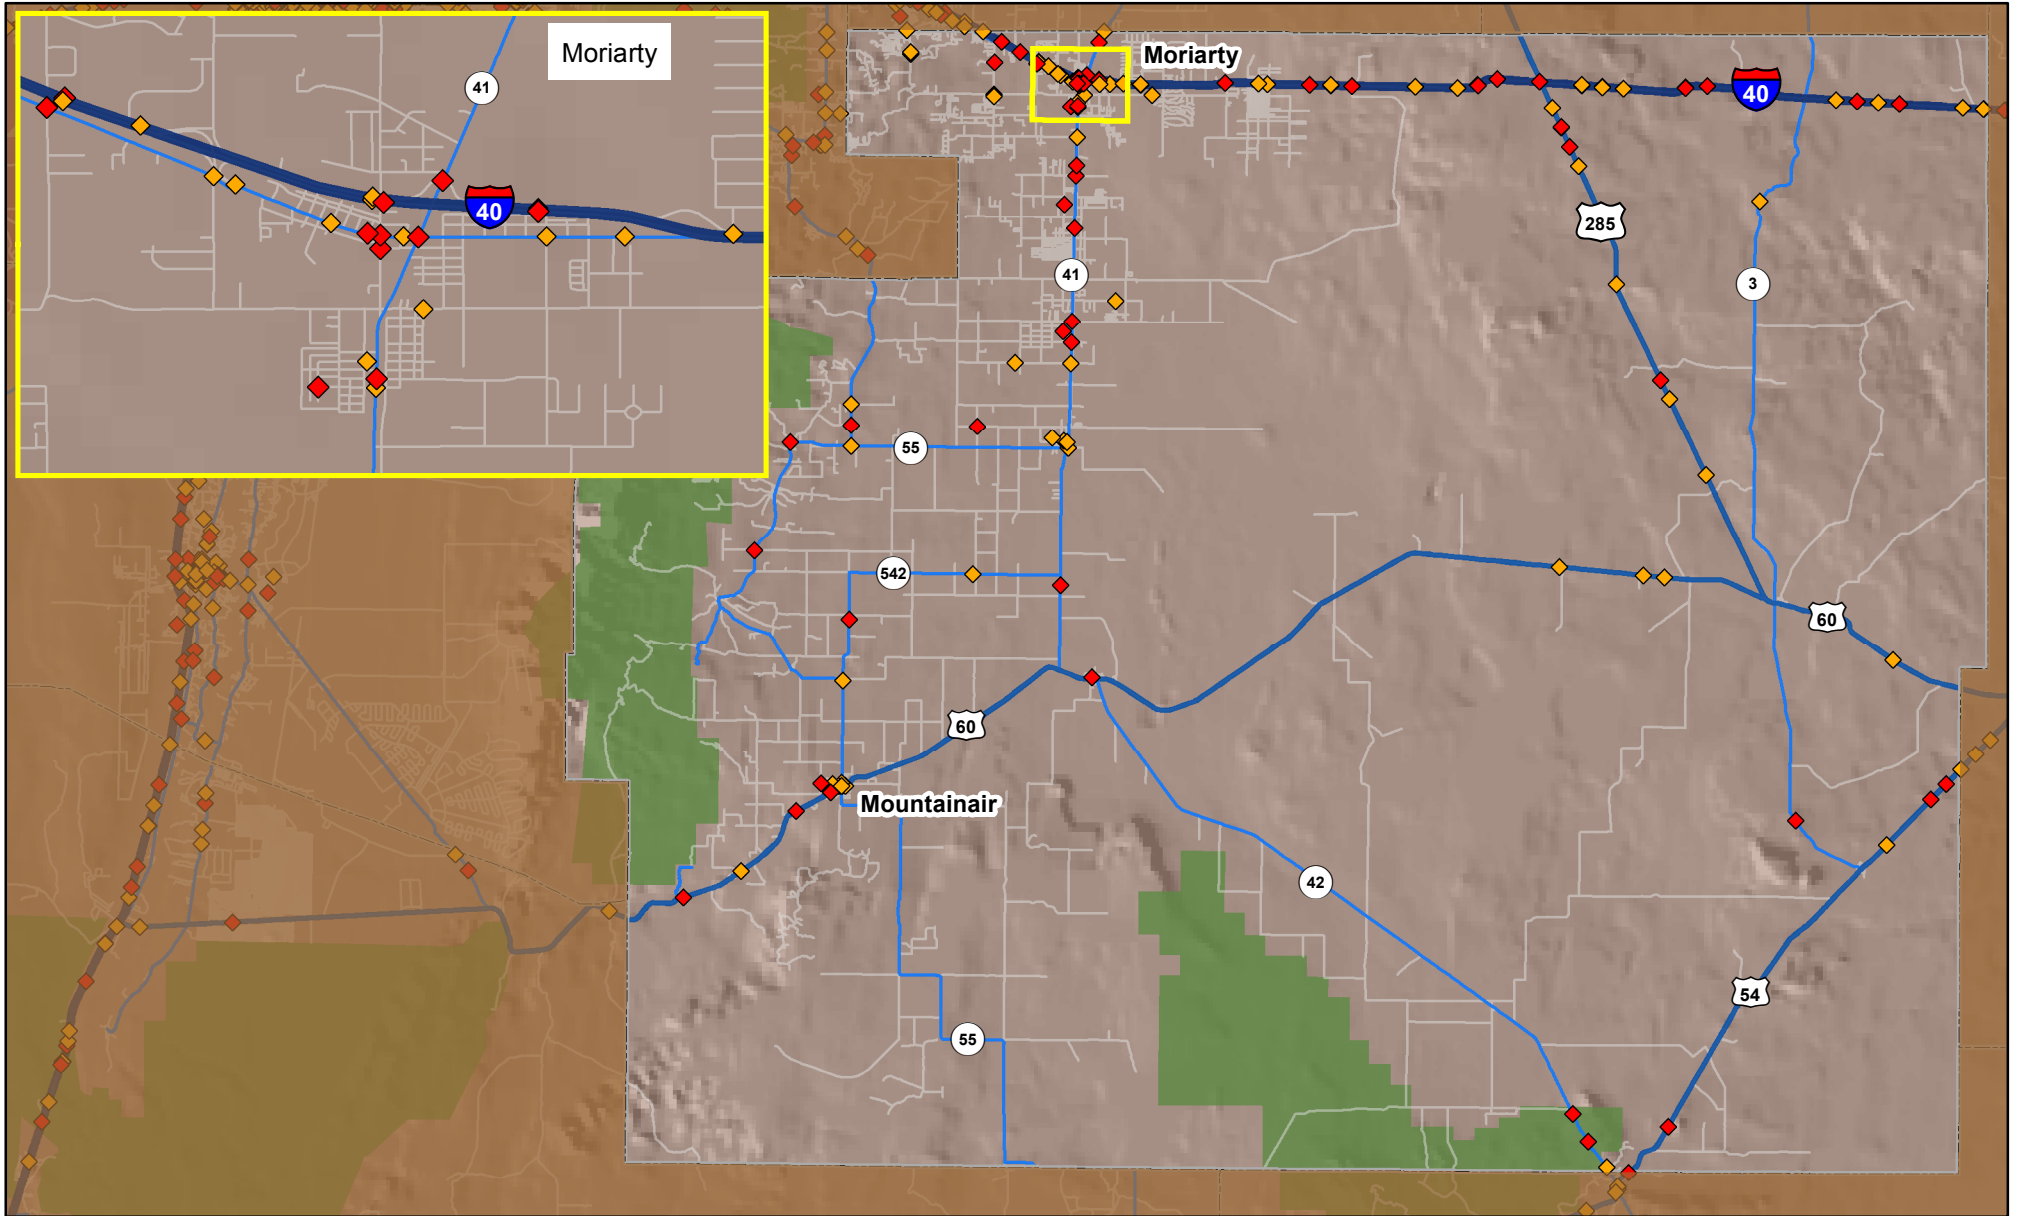

Crashes in Torrance County, New Mexico, 2012

Map created by the Traffic Research Unit, Geospatial & Population Studies at UNM

-  Interstate Highways
-  U.S. Highways
-  State Highways
-  Streets & Roadways

-  Forest & Wildlife
-  Reservations & Pueblos
-  County Boundaries

Legend

Crashes 2012

-  Crash Location
-  Fatal or Injury Crash

Data Source: NMDOT Crash File 2012
<http://tru.unm.edu> CO#5685 tru@unm.edu