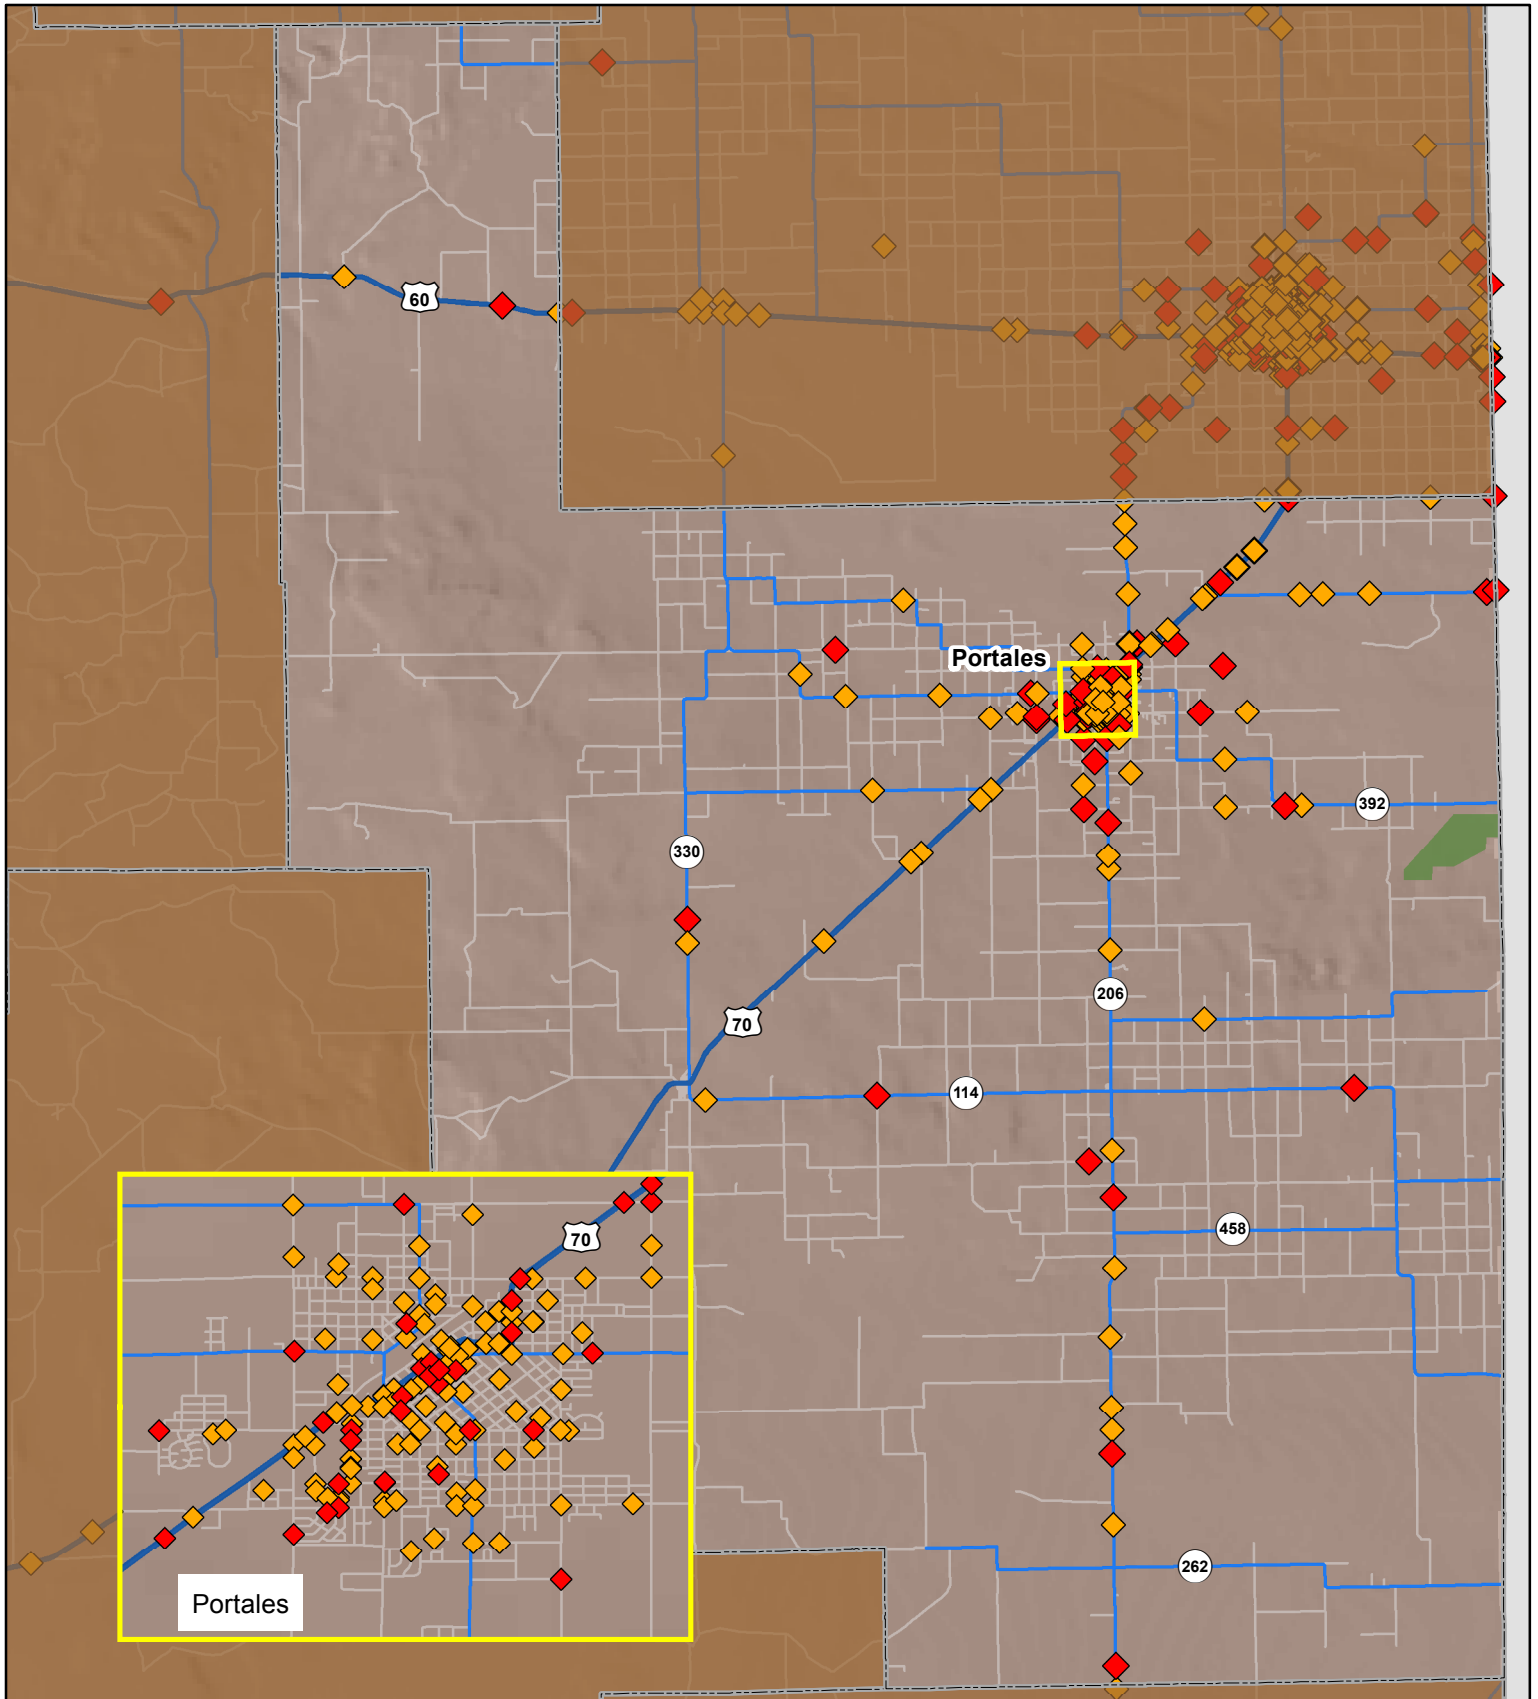

Crashes in Roosevelt County, New Mexico, 2012

Map created by the Traffic Research Unit, Geospatial & Population Studies at UNM

-  Interstate Highways
-  U.S. Highways
-  State Highways
-  Streets & Roadways

-  Forest & Wildlife Areas
-  Reservations & Pueblos
-  County Boundaries

Legend

Crashes 2012

-  Crash Location
-  Fatal or Injury Crash

Data Source: NMDOT Crash File 2012
<http://tru.unm.edu> CO#5685 tru@unm.edu