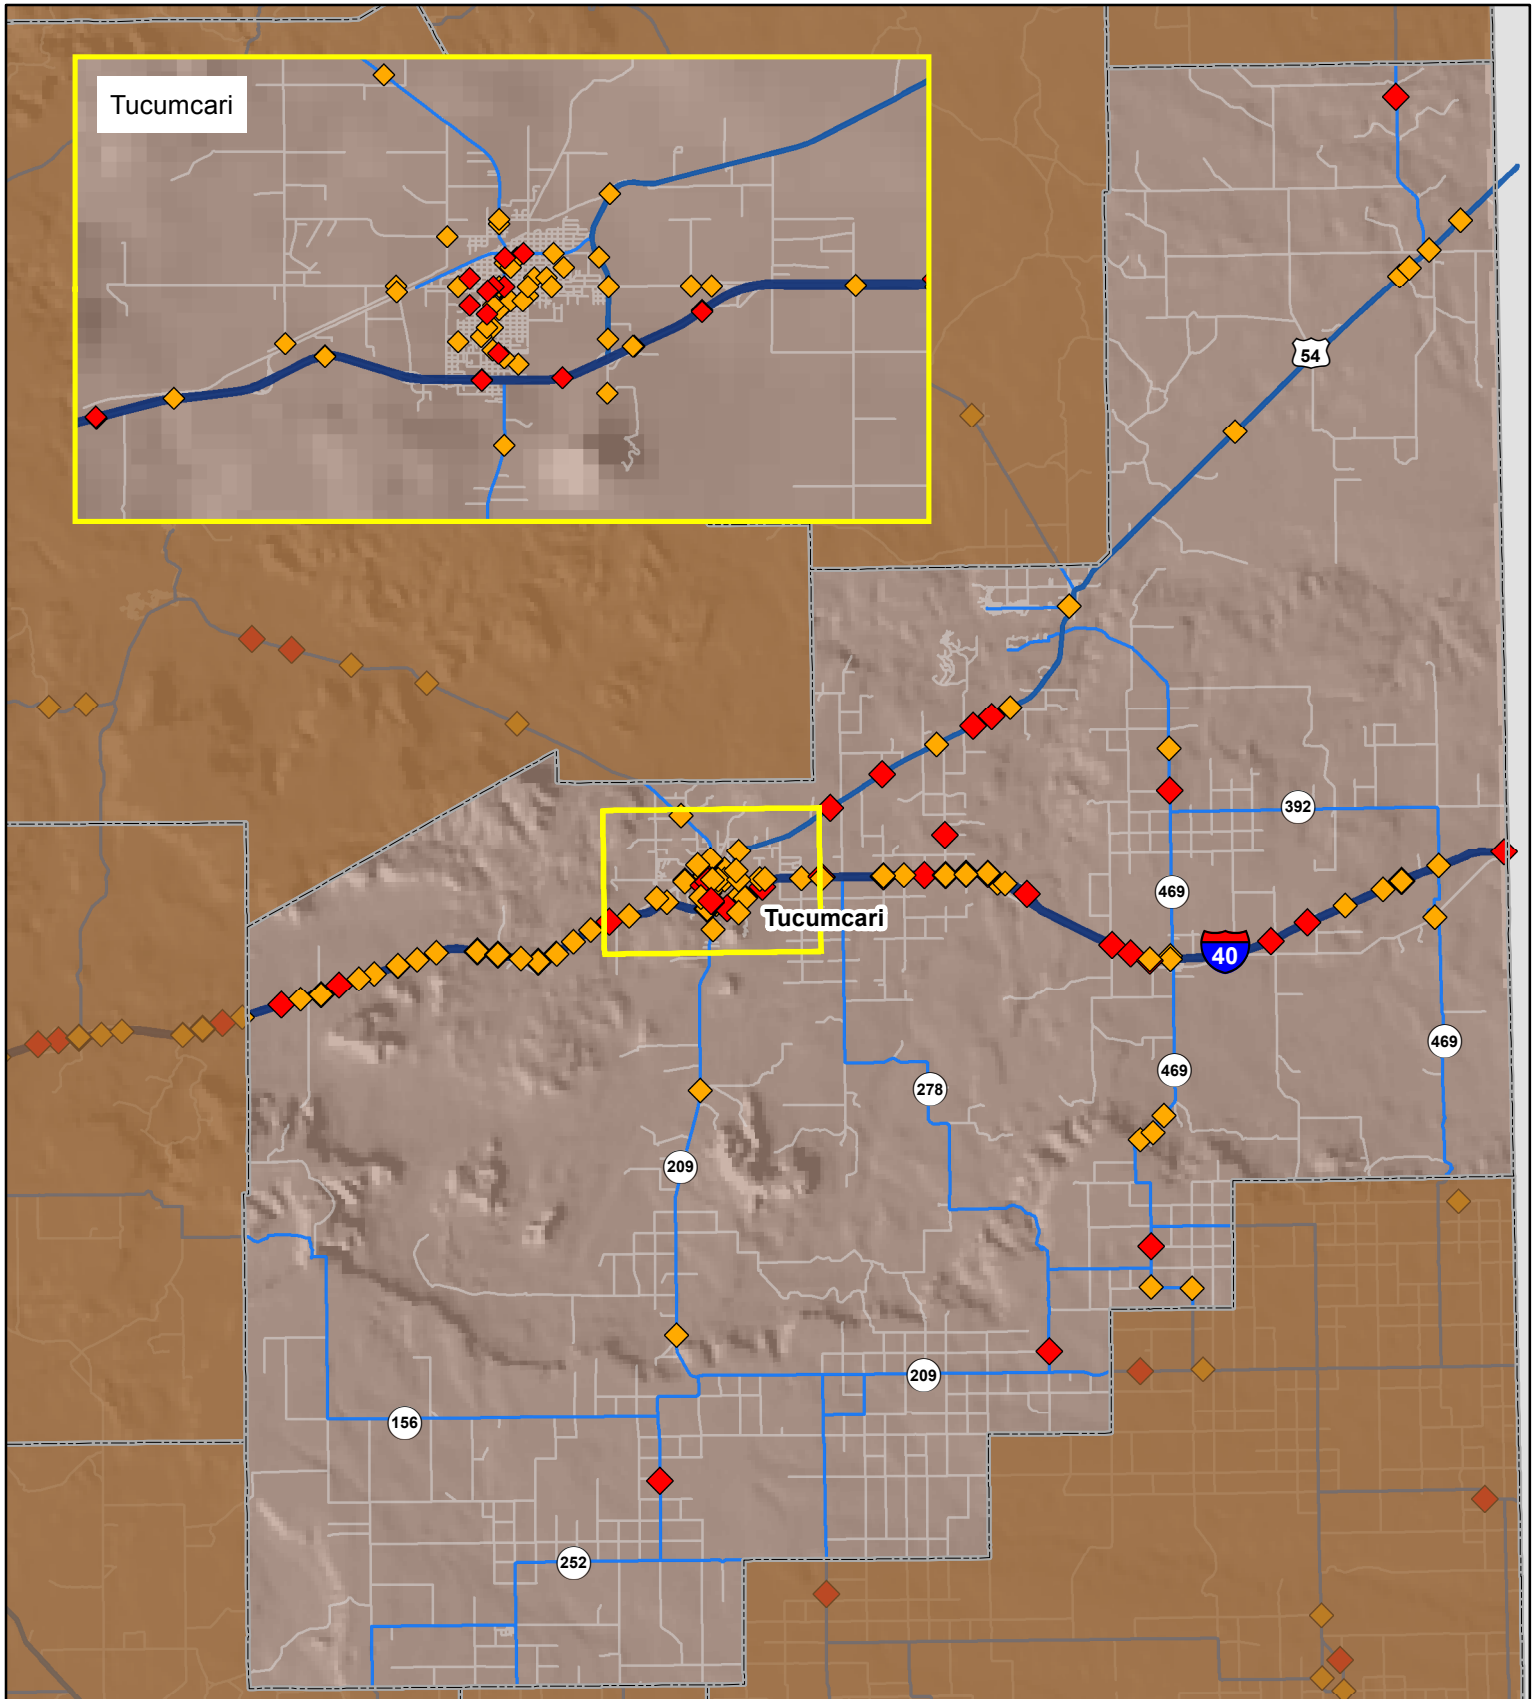

Crashes in Quay County, New Mexico, 2012

Map created by the Traffic Research Unit, Geospatial & Population Studies at UNM

- Interstate Highways
- U.S. Highways
- State Highways
- Streets & Roadways

- Forest & Wildlife Areas
- Reservations & Pueblos
- County Boundaries

Legend

Crashes 2012

- Crash Location
- Fatal or Injury Crash

Data Source: NMDOT Crash File 2012
<http://tru.unm.edu> CO#5685 tru@unm.edu