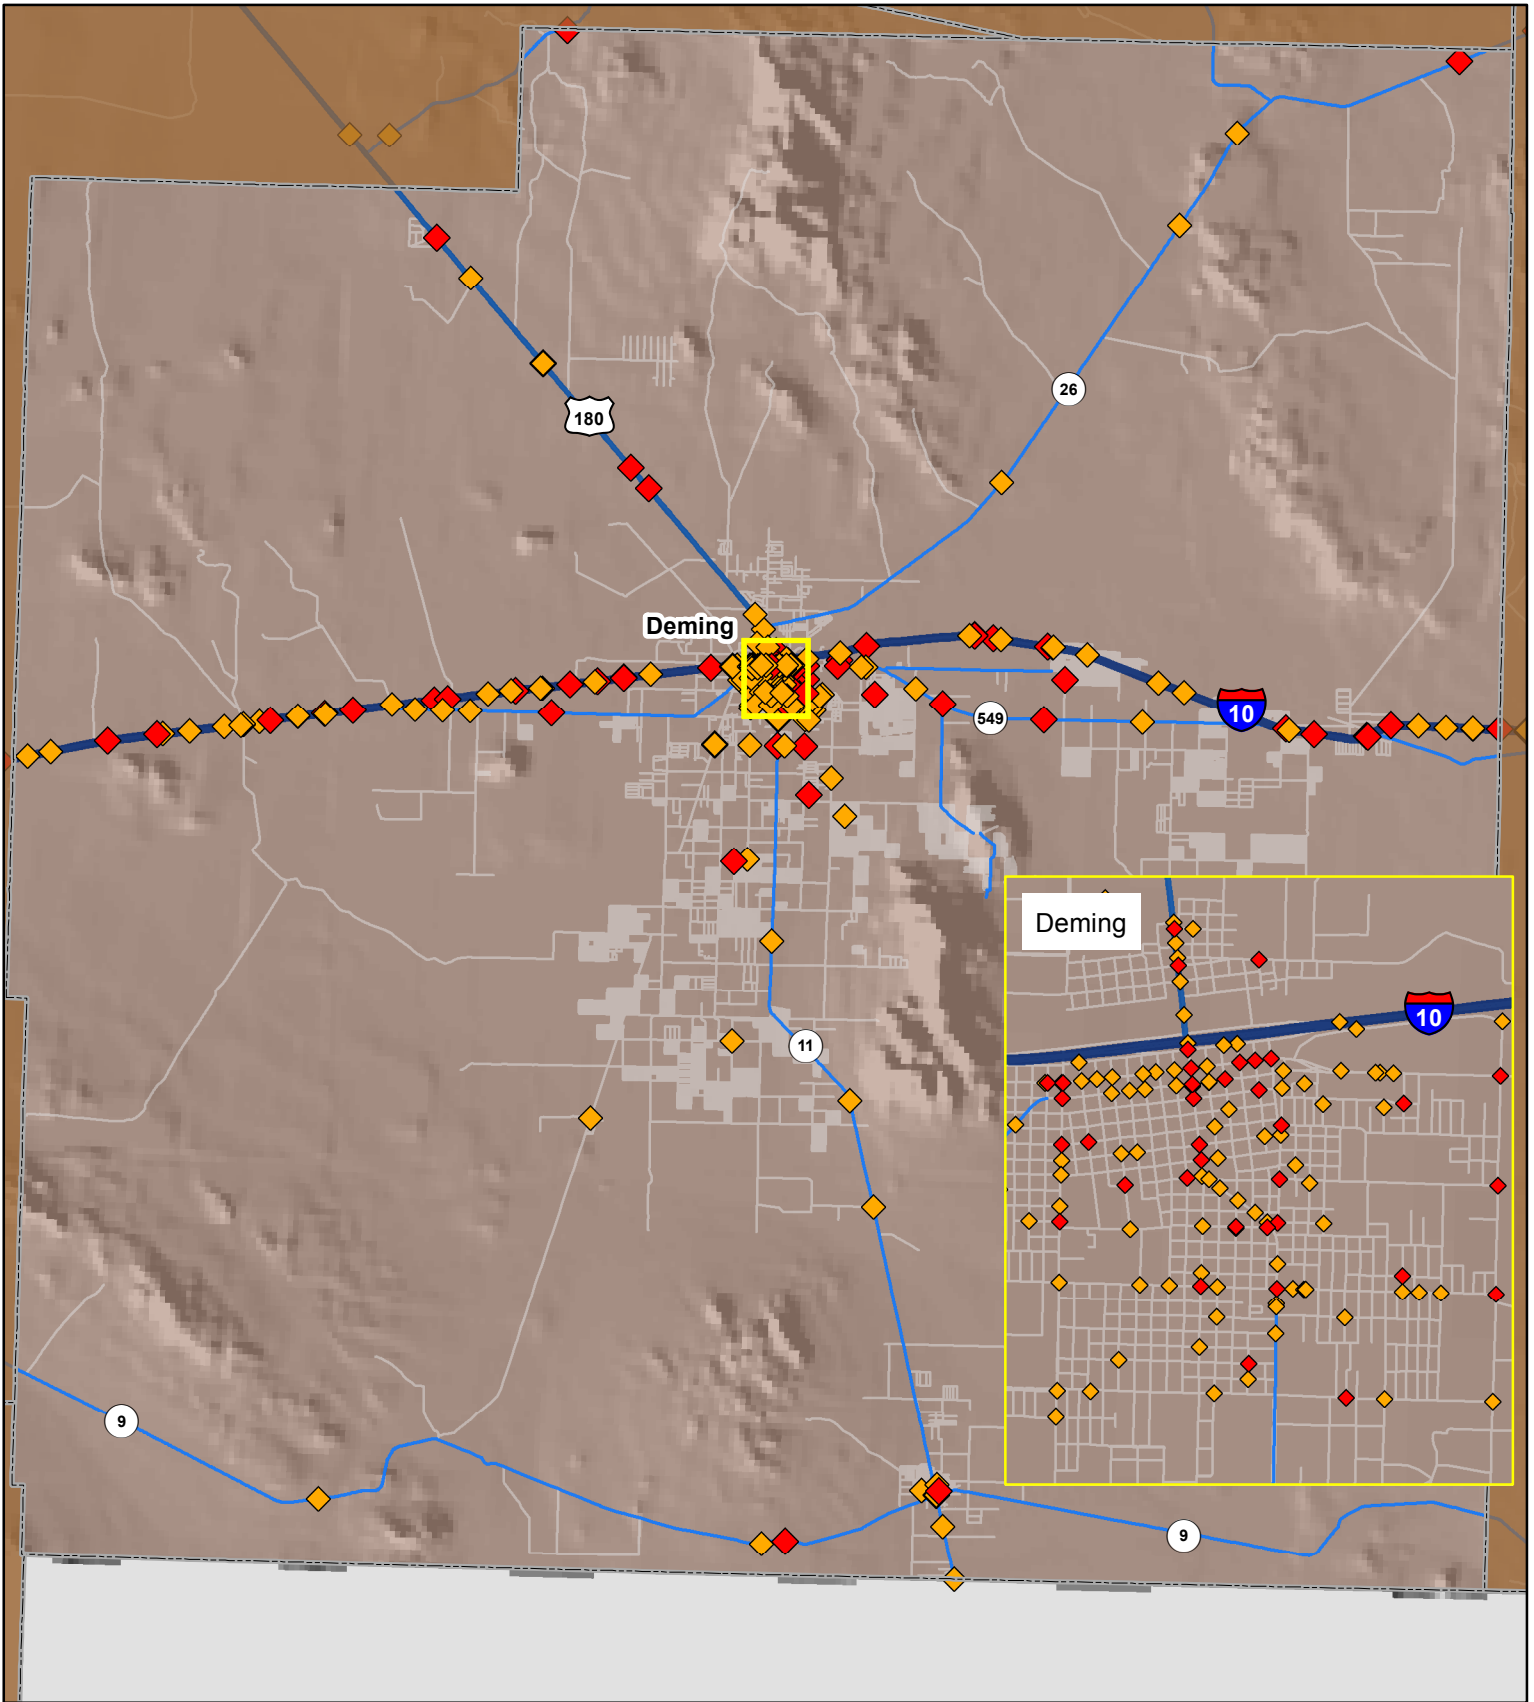

Crashes in Luna County, New Mexico, 2012

Map created by the Traffic Research Unit, Geospatial & Population Studies at UNM

-  Interstate Highways
-  U.S. Highways
-  State Highways
-  Streets & Roadways

-  Forest & Wildlife Areas
-  Reservations & Pueblos
-  County Boundaries

Legend

Crashes 2012

-  Crash Location
-  Fatal or Injury Crash

Data Source: NMDOT Crash File 2012
<http://tru.unm.edu> CO#5685 tru@unm.edu