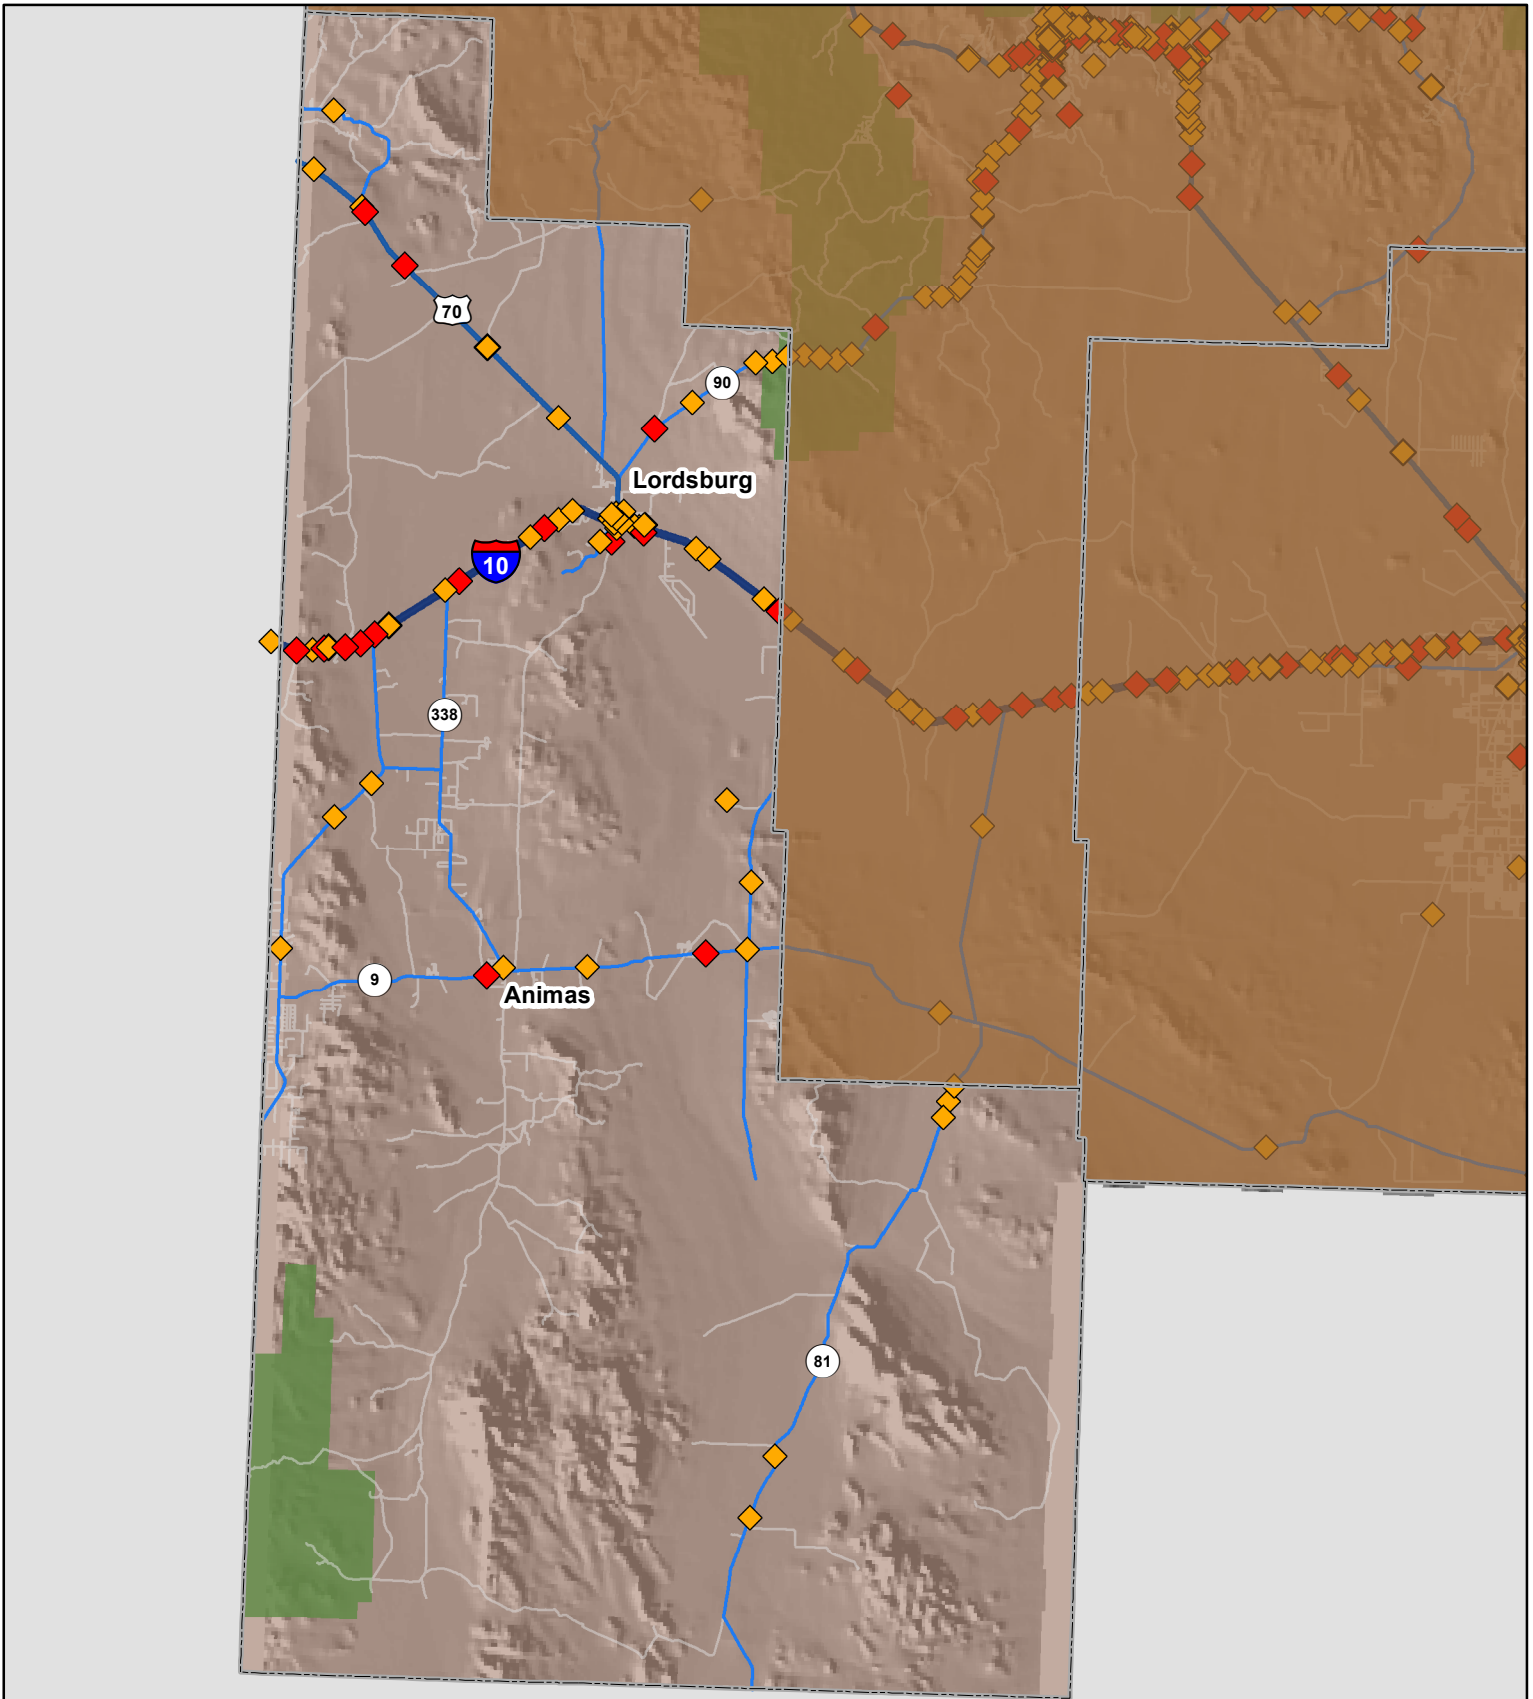

Crashes in Hidalgo County, New Mexico, 2012

Map created by the Traffic Research Unit, Geospatial & Population Studies at UNM

-  Interstate Highways
-  U.S. Highways
-  State Highways
-  Streets & Roadways

-  Forest & Wildlife Areas
-  Reservations & Pueblos
-  County Boundaries

Legend

Crashes 2012

-  Crash Location
-  Fatal or Injury Crash

Data Source: NMDOT Crash File 2012
<http://tru.unm.edu> tru@unm.edu