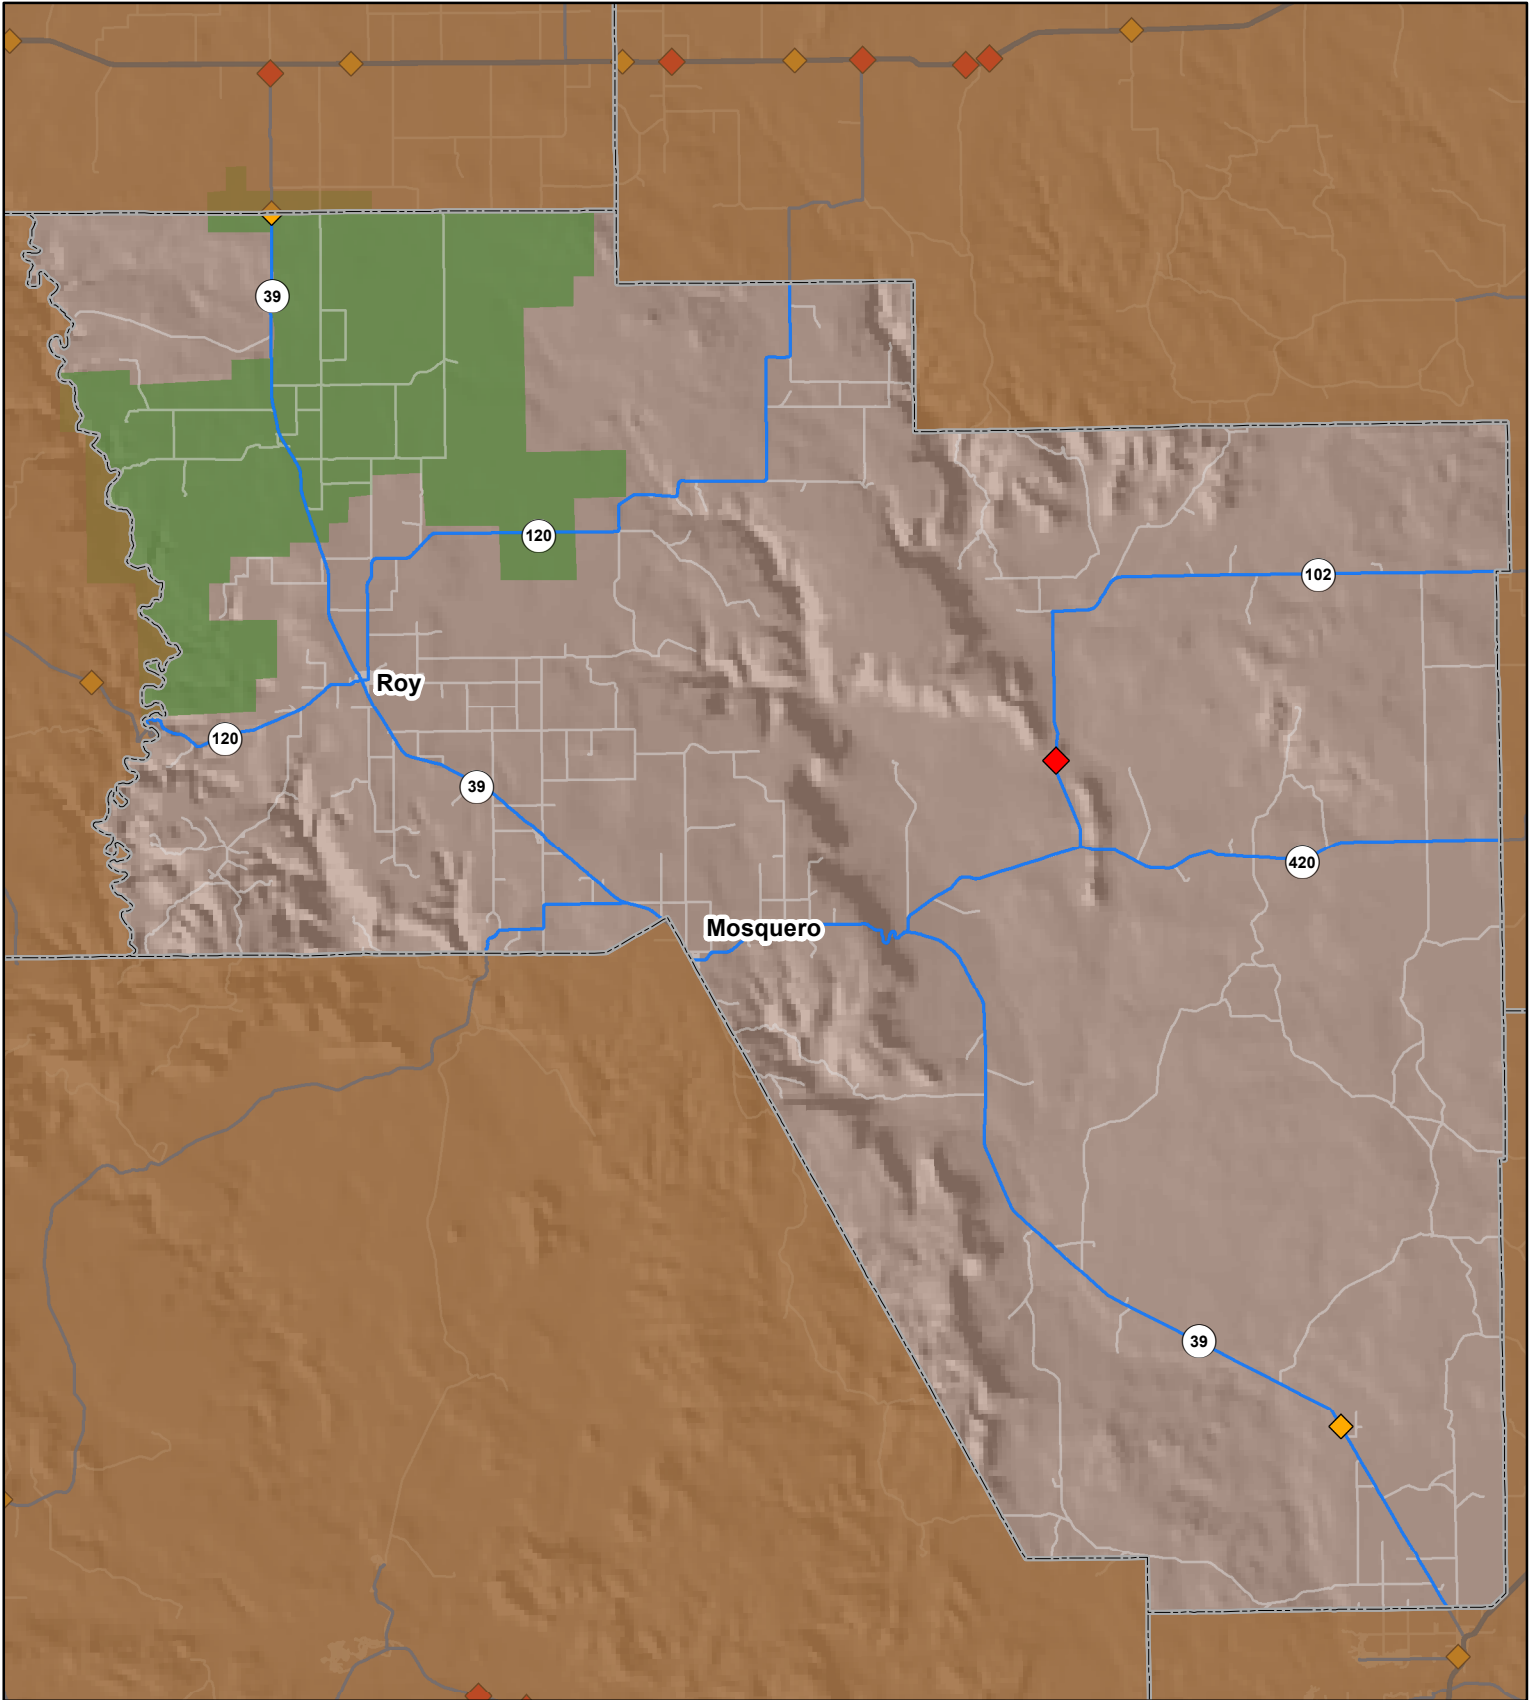

Crashes in Harding County, New Mexico, 2012

Map created by the Traffic Research Unit, Geospatial & Population Studies at UNM

-  Interstate Highways
-  U.S. Highways
-  State Highways
-  Streets & Roadways

-  Forest & Wildlife Areas
-  Reservations & Pueblos
-  County Boundaries

Legend

- Crashes 2012**
-  Crash Location
 -  Fatal or Injury Crash

Data Source: NMDOT Crash File 2012
<http://tru.unm.edu> CO#5685 tru@unm.edu