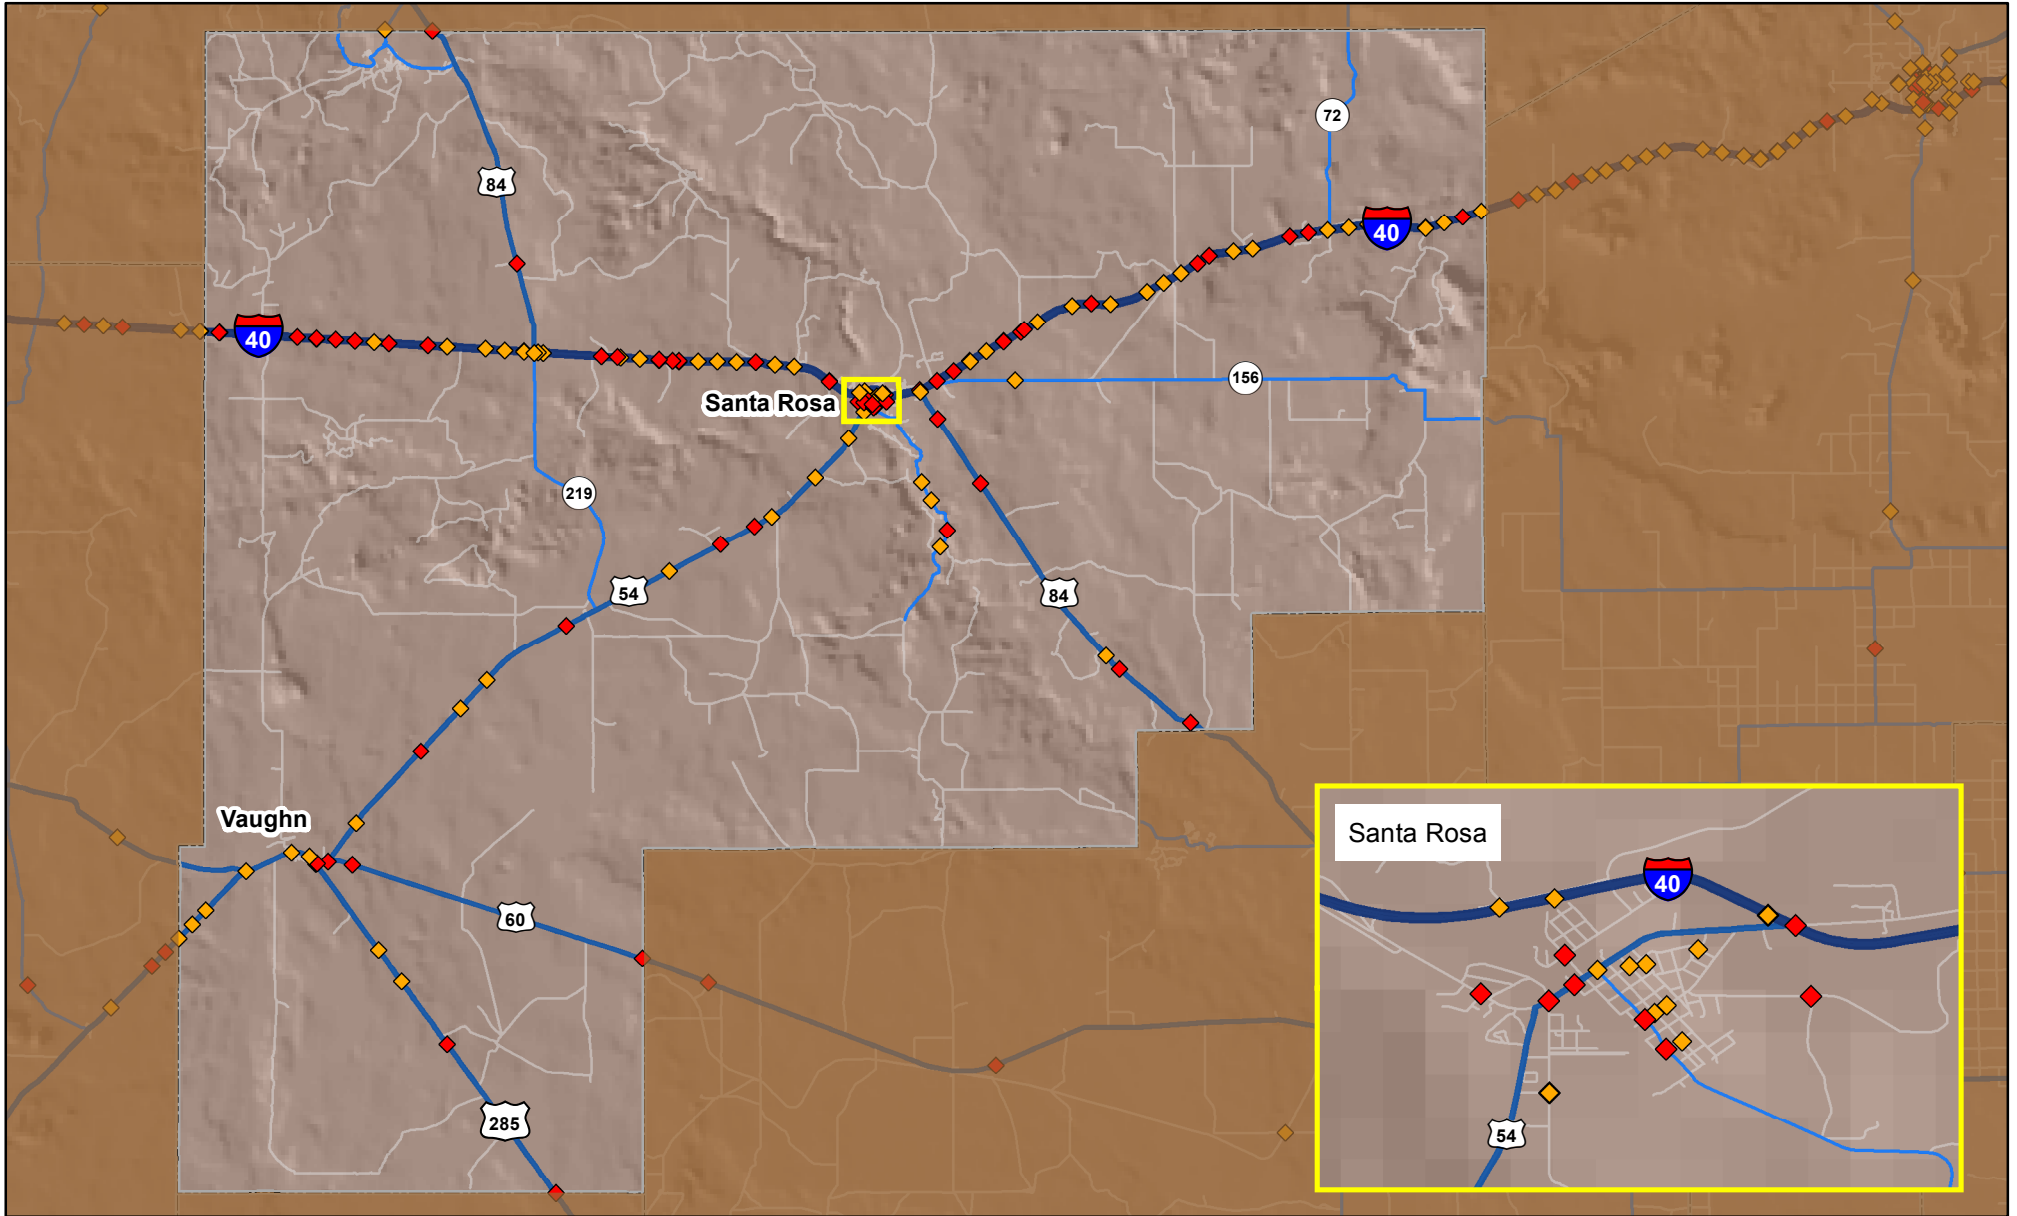

# Crashes in Guadalupe County, New Mexico, 2012

Map created by the Traffic Research Unit, Geospatial & Population Studies at UNM

-  Interstate Highways
-  U.S. Highways
-  State Highways
-  Streets & Roadways

-  Forest & Wildlife
-  Reservations & Pueblos
-  County Boundaries

## Legend

### Crashes 2012

-  Crash Location
-  Fatal or Injury Crash

Data Source: NMDOT Crash File 2012  
<http://tru.unm.edu> tru@unm.edu