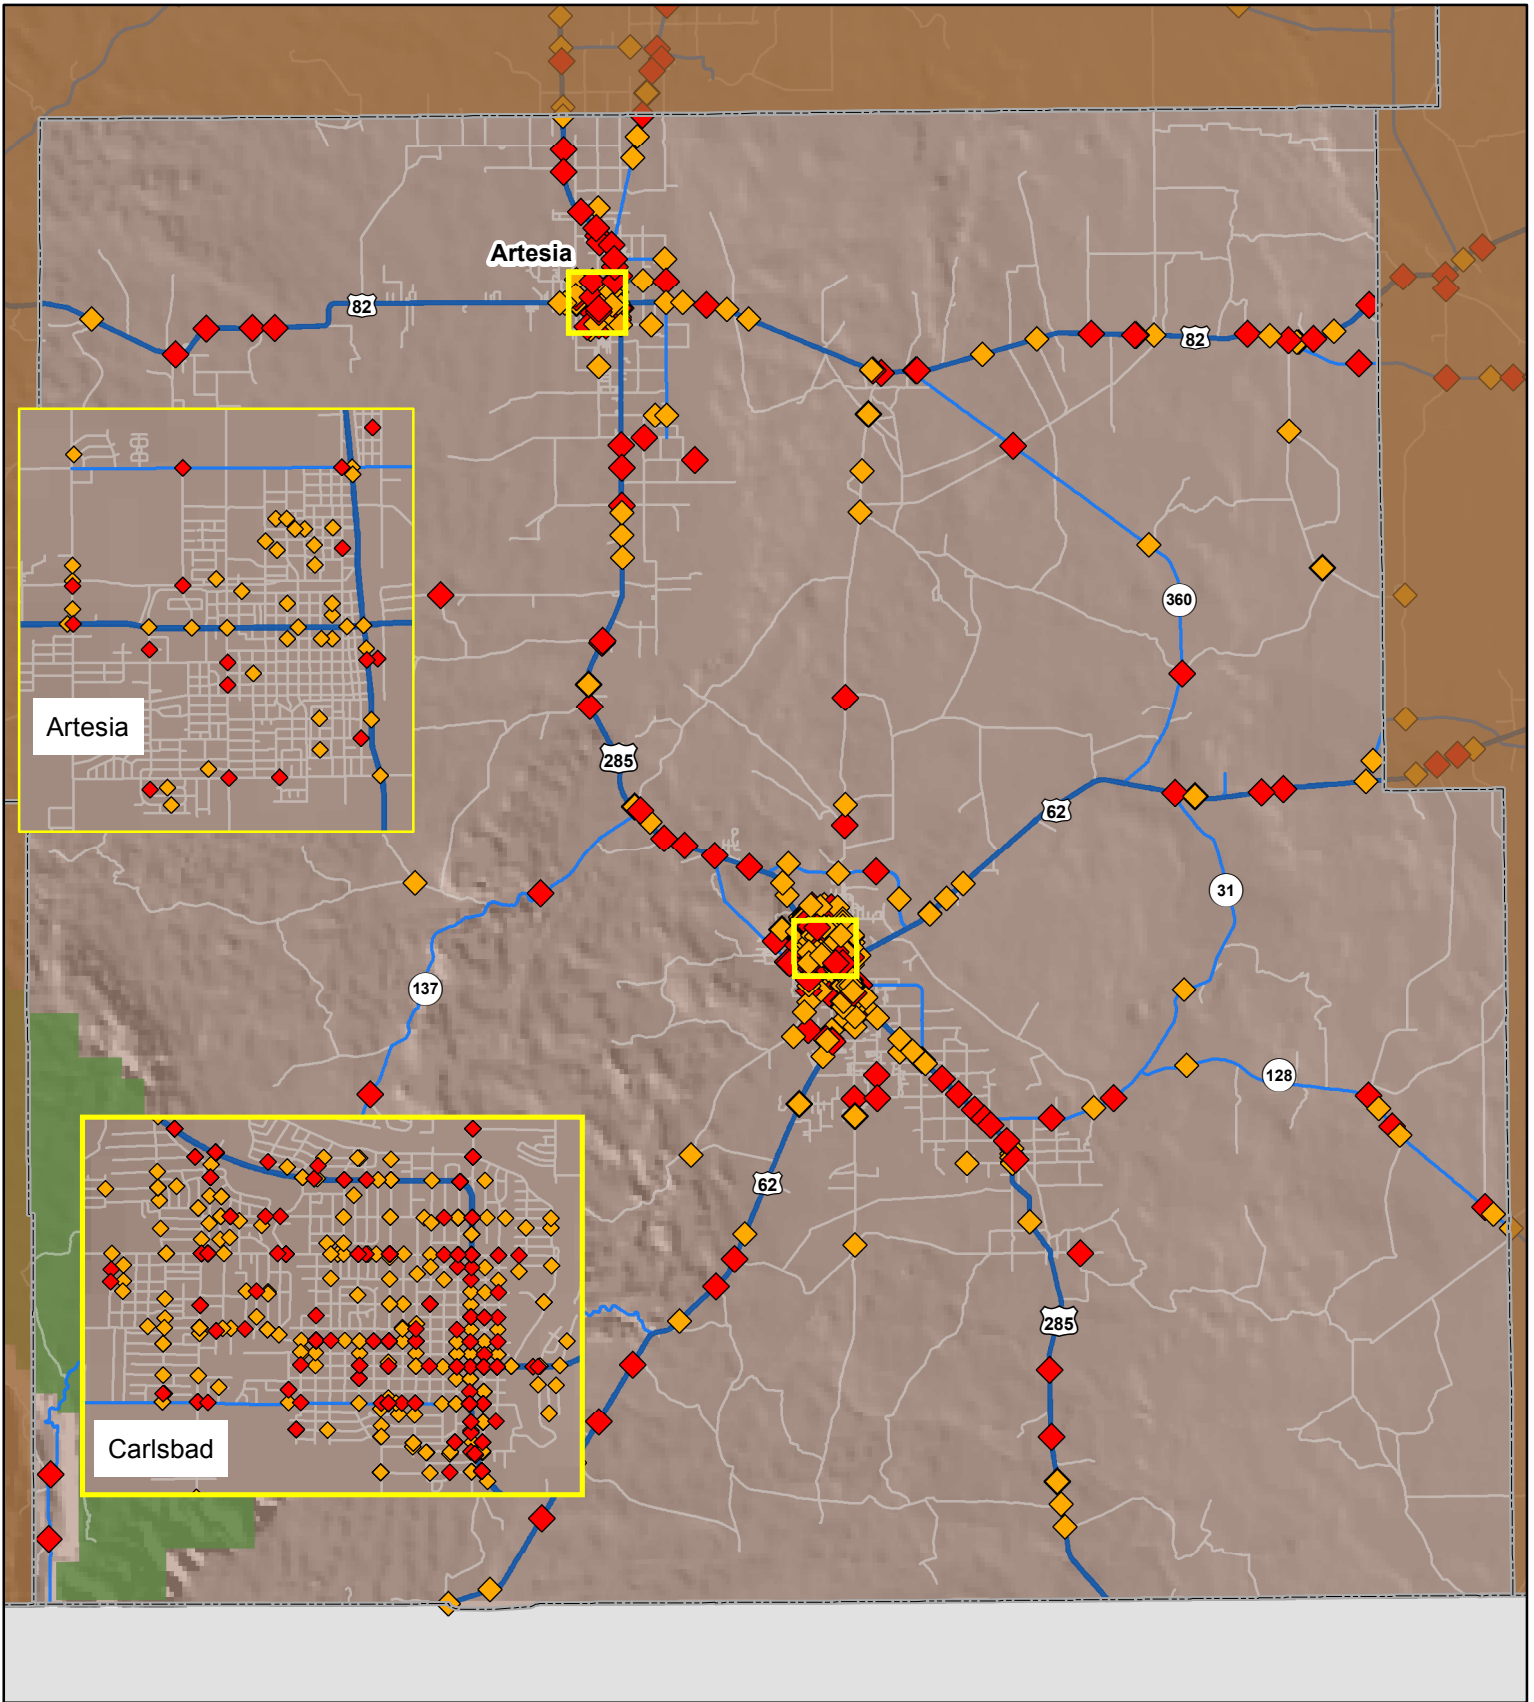

# Crashes in Eddy County, New Mexico, 2012

Map created by the Traffic Research Unit, Geospatial & Population Studies at UNM

- Interstate Highways
- U.S. Highways
- State Highways
- Streets & Roadways

- Forest & Wildlife Areas
- Reservations & Pueblos
- County Boundaries

## Legend

### Crashes 2012

- Crash Location
- Fatal or Injury Crash

Data Source: NMDOT Crash File 2012  
<http://tru.unm.edu> CO#5685 tru@unm.edu