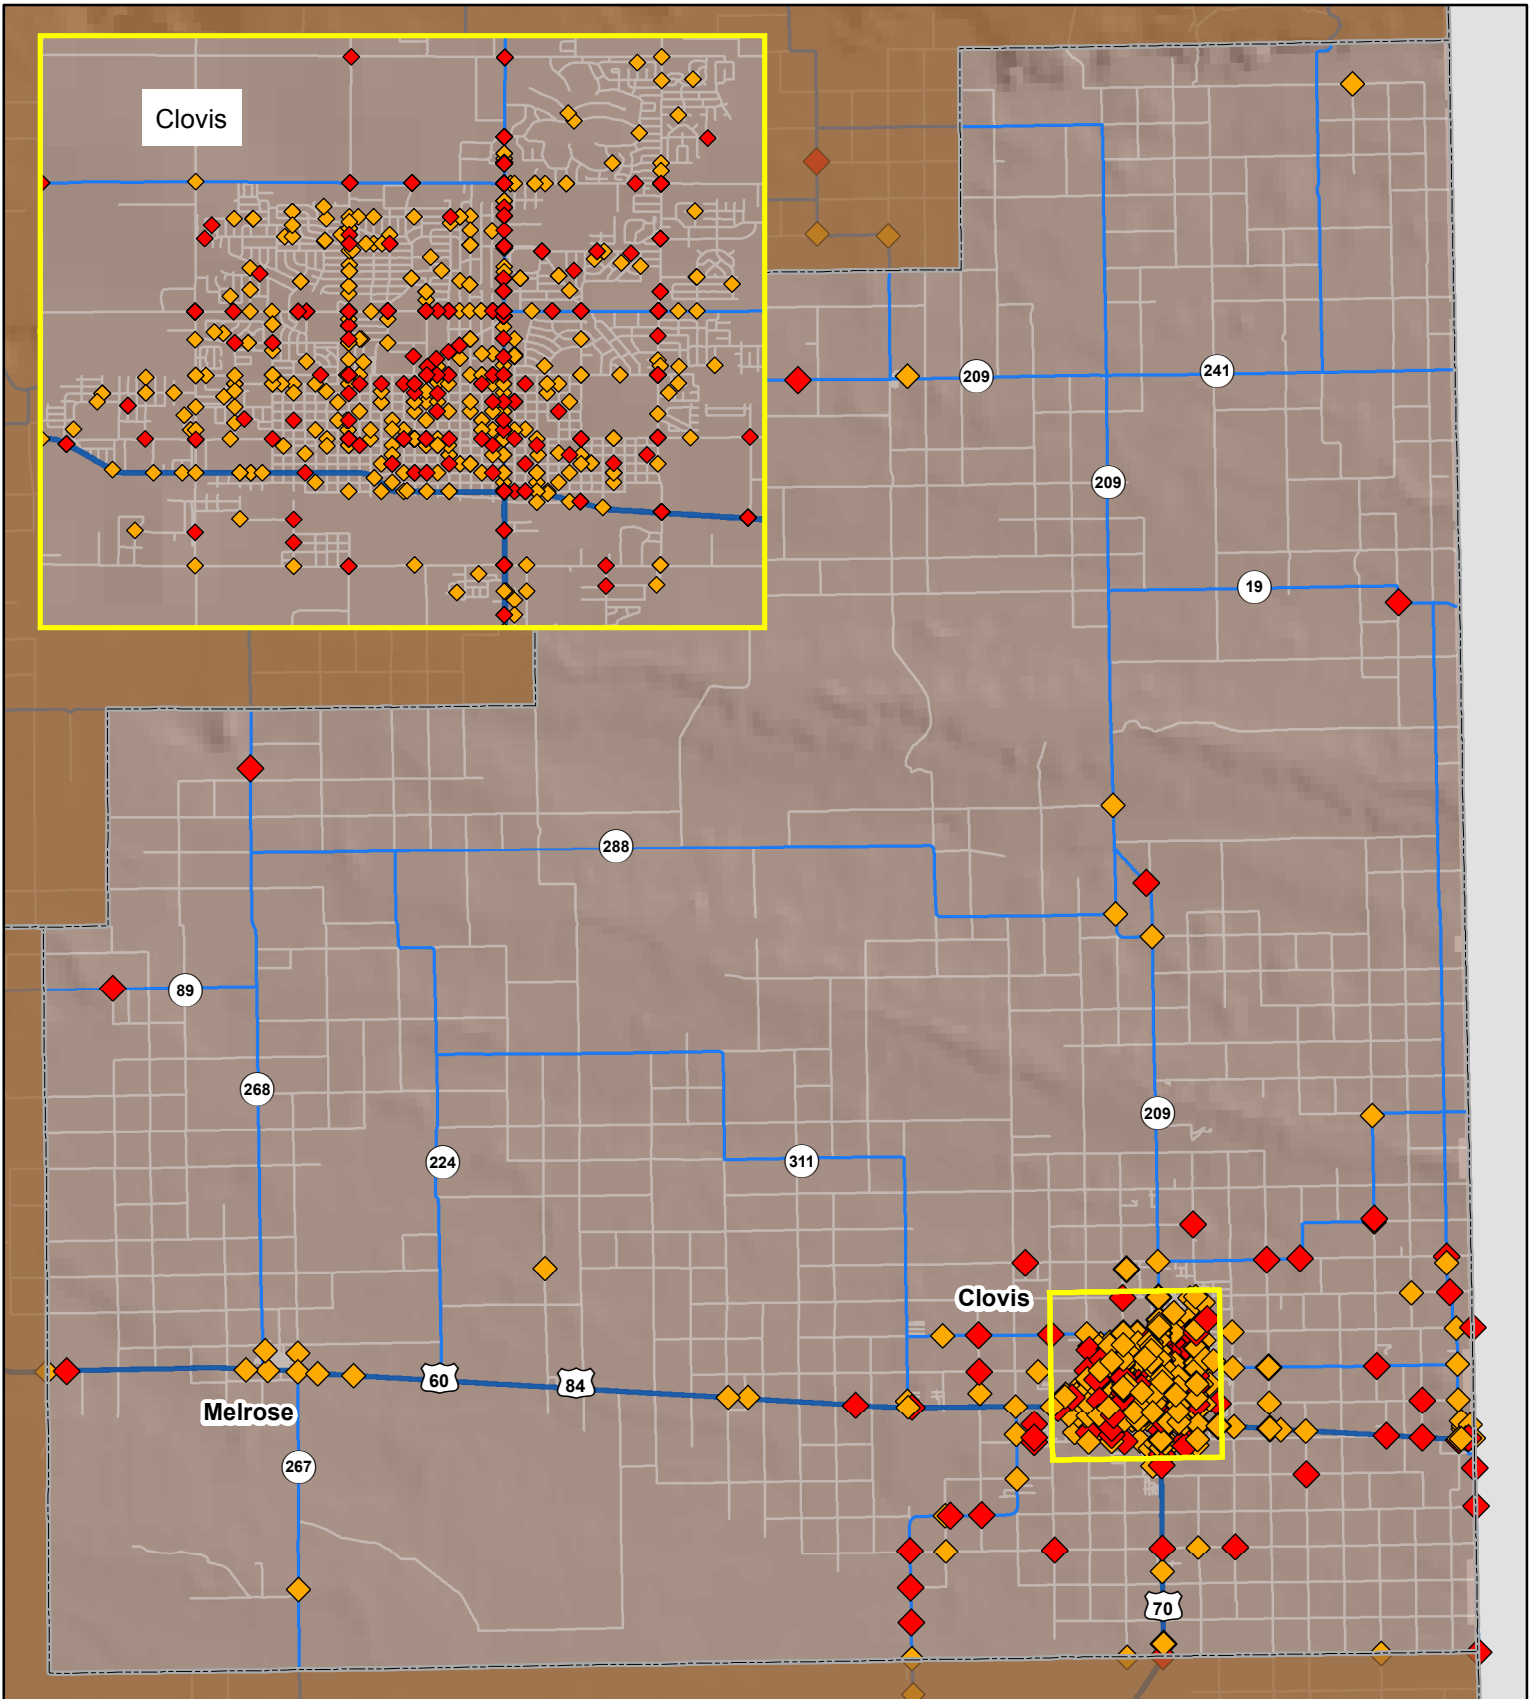

# Crashes in Curry County, New Mexico, 2012

Map created by the Traffic Research Unit, Geospatial & Population Studies at UNM

- Interstate Highways
- U.S. Highways
- State Highways
- Streets & Roadways

- Forest & Wildlife Areas
- Reservations & Pueblos
- County Boundaries

## Legend

## Crashes 2012

- Crash Location
- Fatal or Injury Crash

Data Source: NMDOT Crash File 2012  
<http://tru.unm.edu> CO#5685 tru@unm.edu