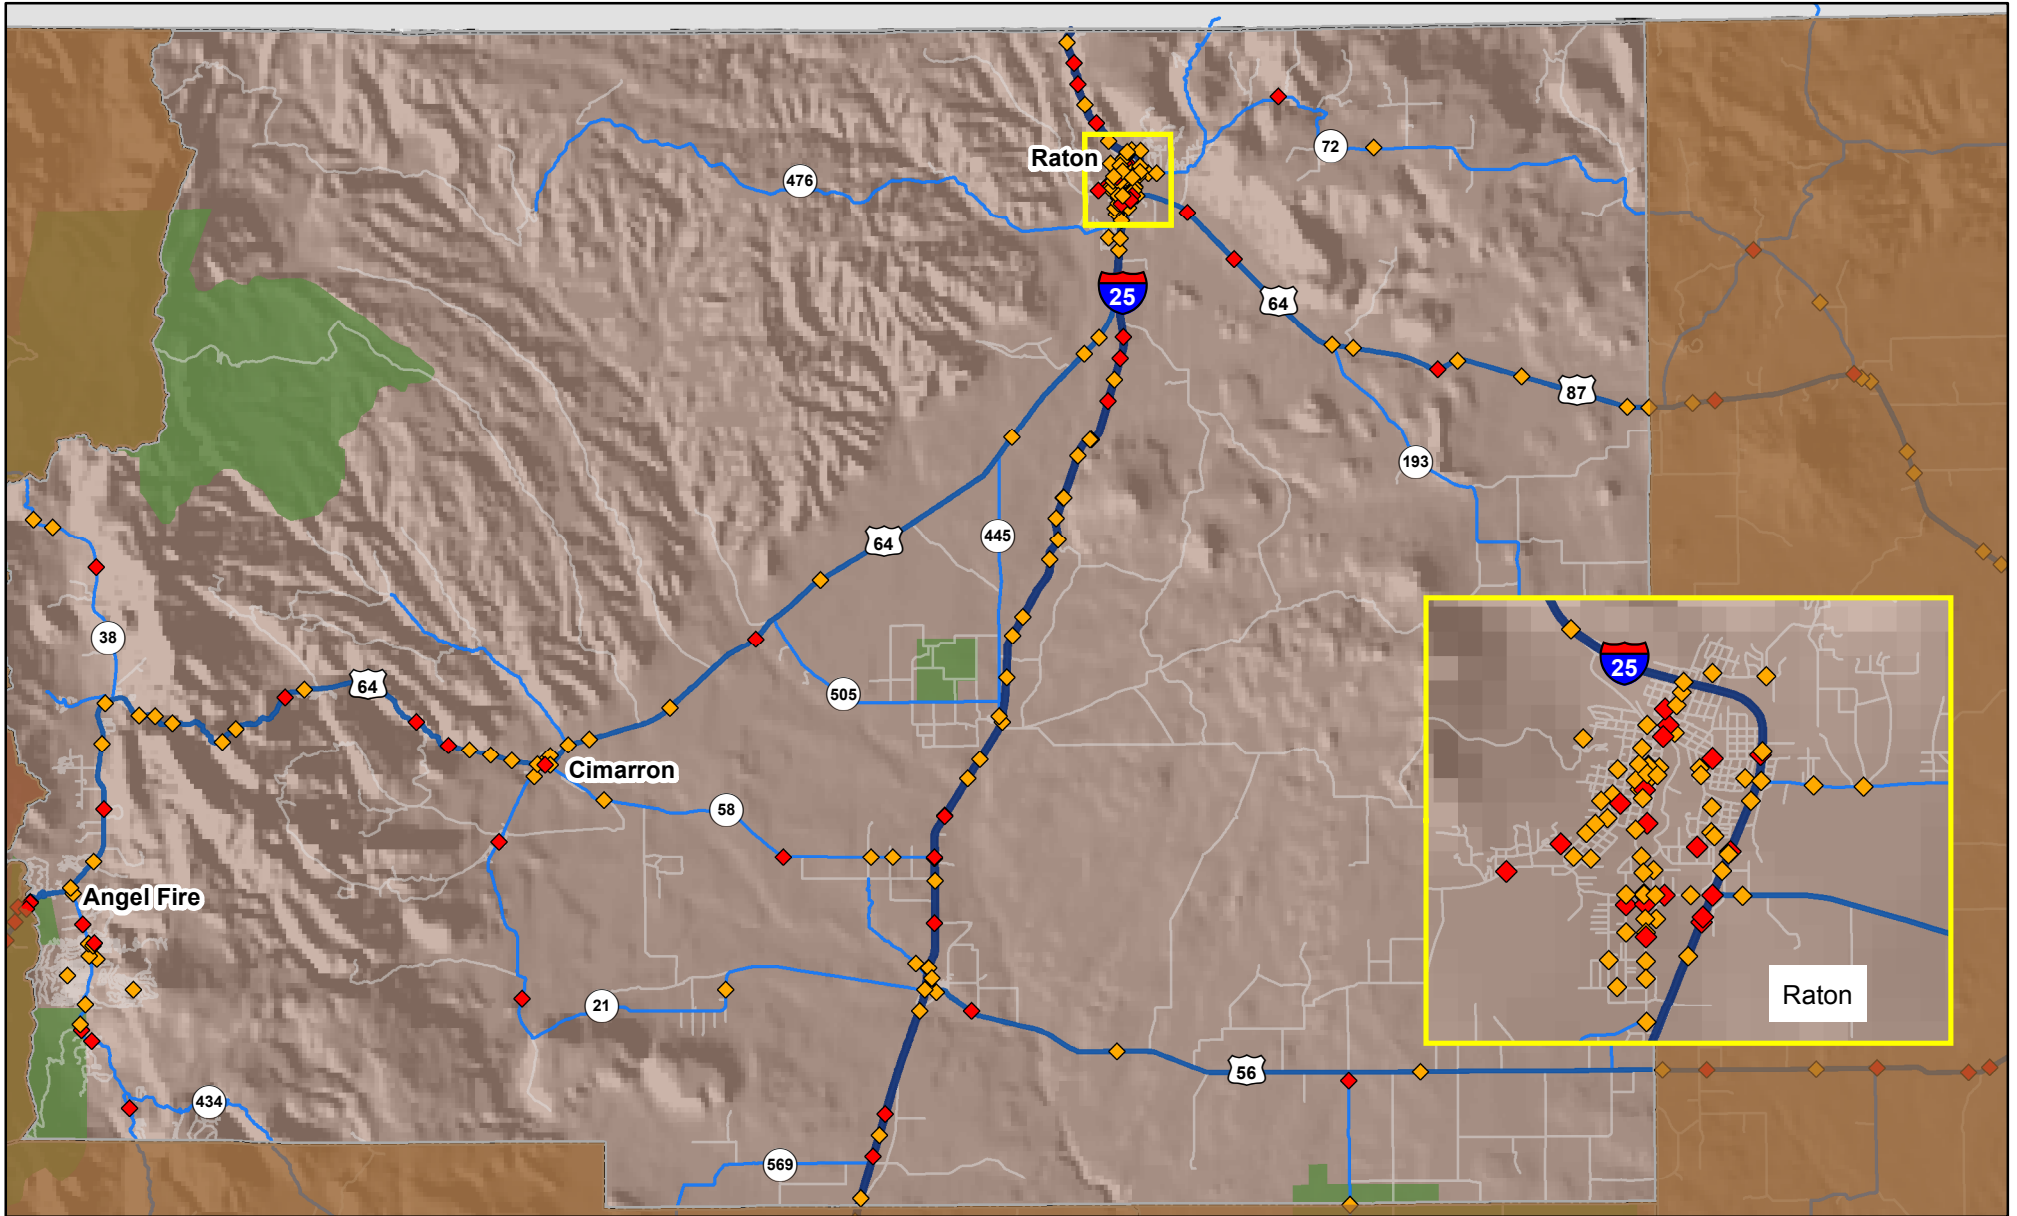

Crashes in Colfax County, New Mexico, 2012

Map created by the Traffic Research Unit, Geospatial & Population Studies at UNM

- Interstate Highways
- U.S. Highways
- State Highways
- Streets & Roadways

- Forest & Wildlife
- Reservations & Pueblos
- County Boundaries

Legend

Crashes 2012

- Crash Location
- Fatal or Injury Crash

Data Source: NMDOT Crash File 2012
<http://tru.unm.edu> CO#5685 tru@unm.edu