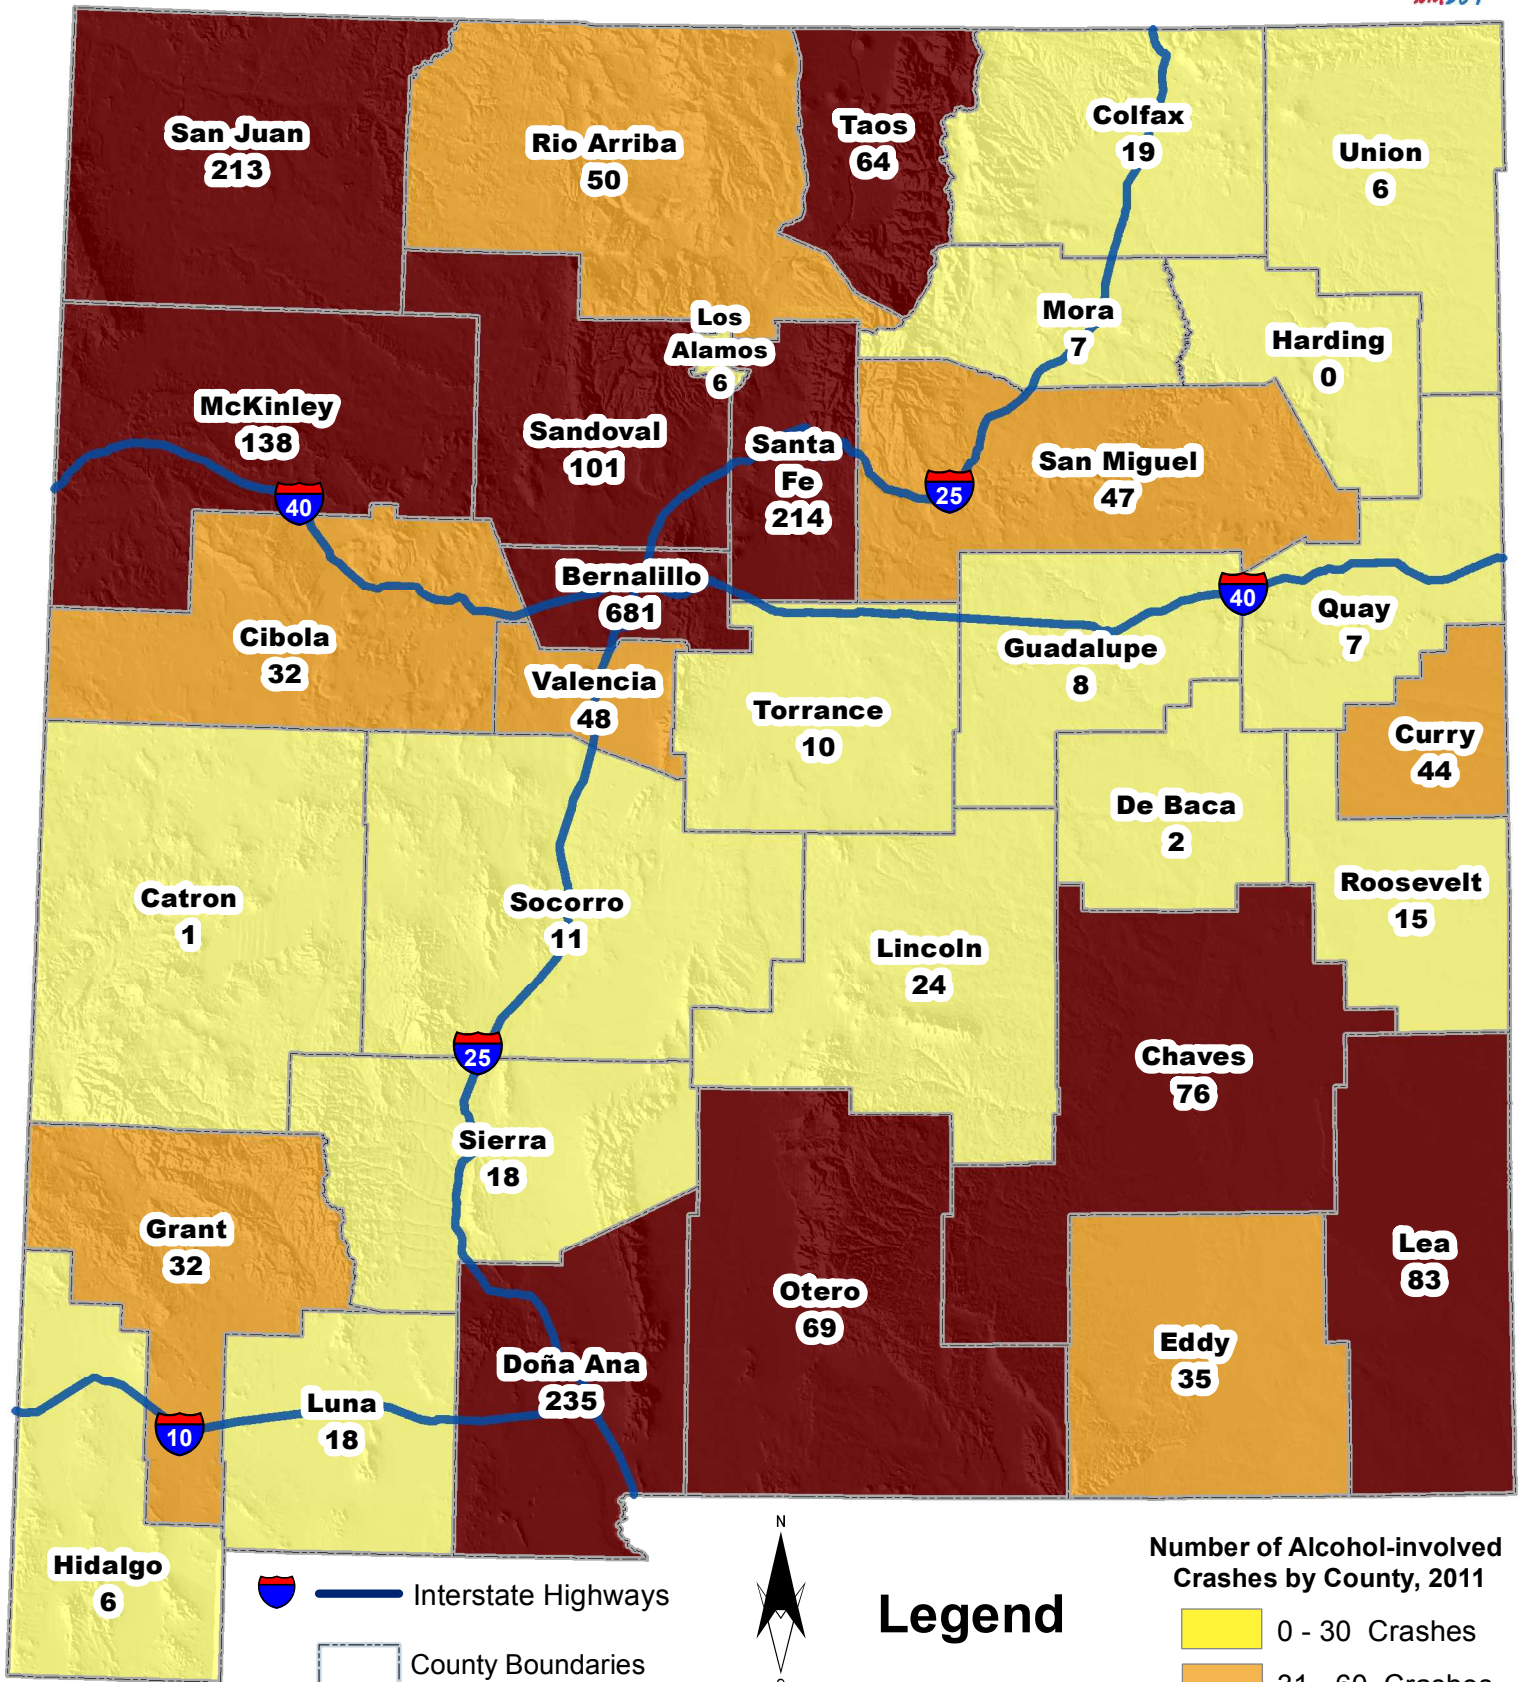

Alcohol-involved Crashes by County, 2011

Interstate Highways
 County Boundaries

Legend

Number of Alcohol-involved Crashes by County, 2011

- 0 - 30 Crashes
- 31 - 60 Crashes
- 61 - 681 Crashes

Prepared for the New Mexico Department of Transportation, Planning and Traffic Safety Divisions
 Under Contract #C05579 by the University of New Mexico
 Geospatial and Population Studies Traffic Research Unit (TRU)
tru.unm.edu July, 2013 tru@unm.edu